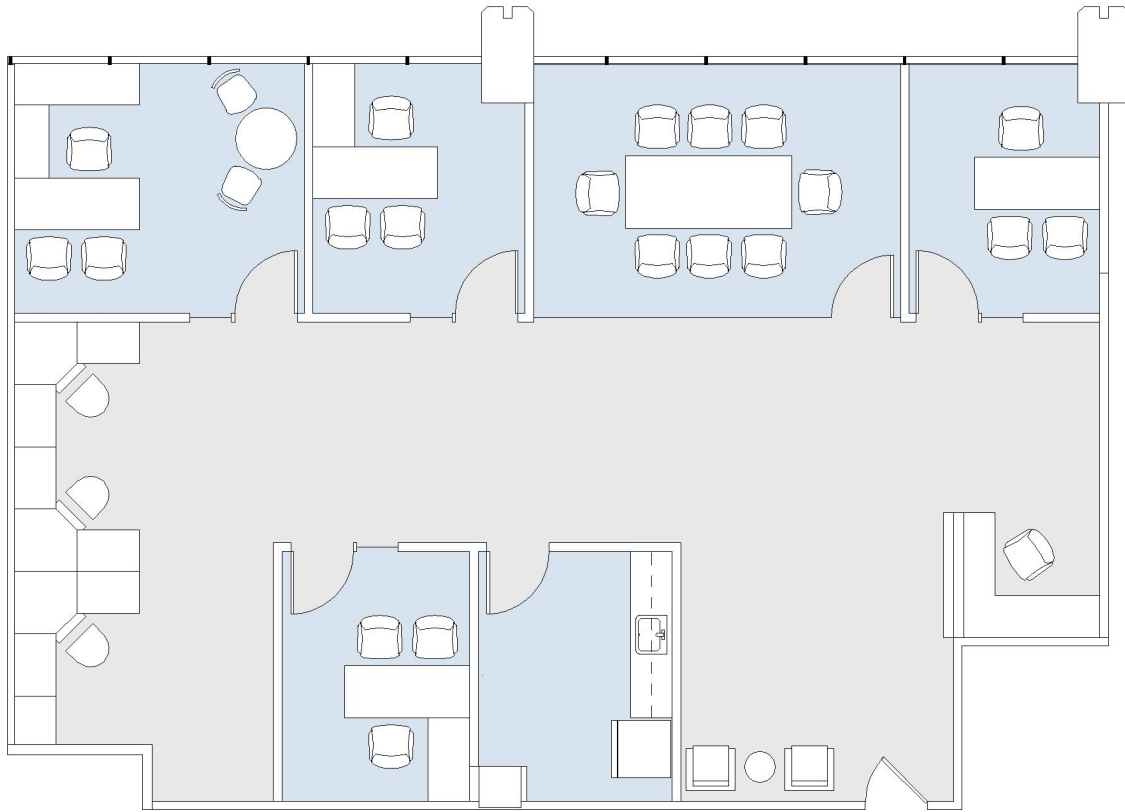

15760 VENTURA

ENCINO GATEWAY

SUITE 1610 | 2,226 RSF

SHERMAN OAKS/ENCINO

SUITE CONFIGURATION

OFFICES:	4
CONFERENCE ROOM:	1
RECEPTION:	1
KITCHEN:	1

NOT TO SCALE

FURNITURE NOT INCLUDED