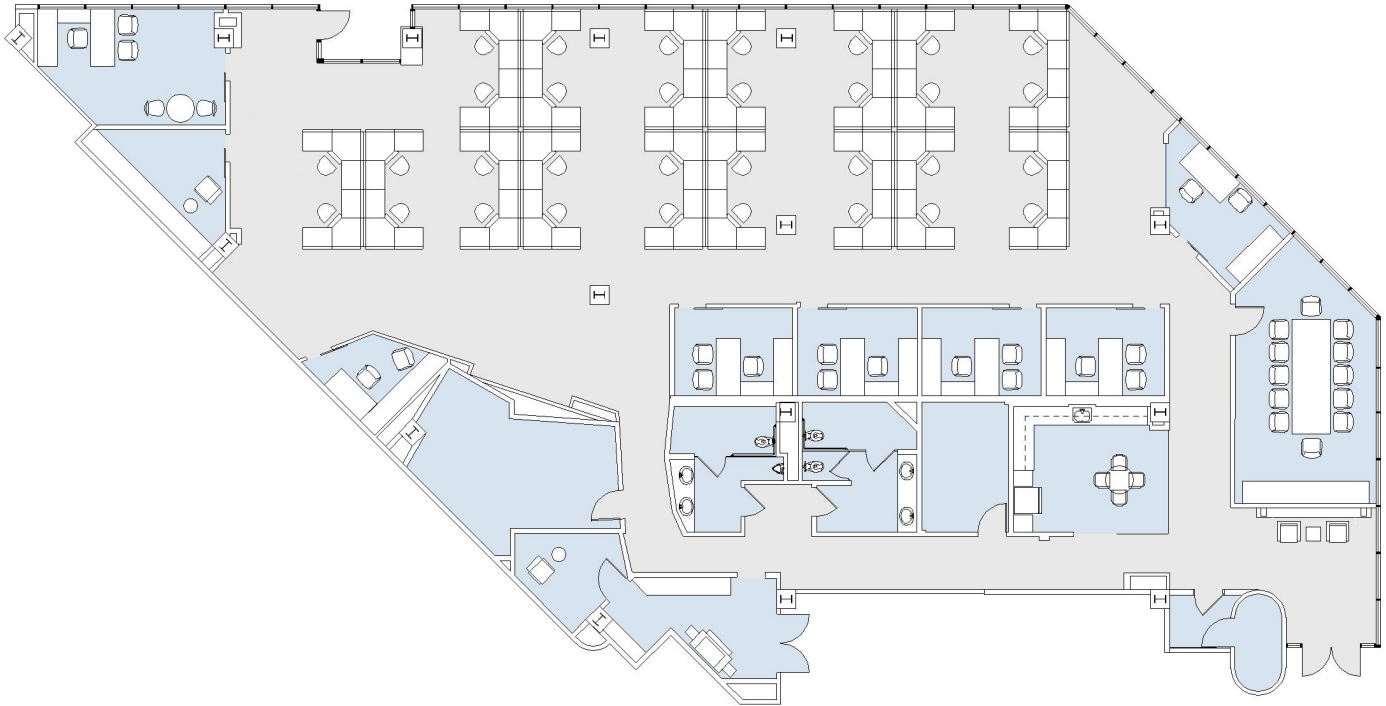

1299

SUITE 101 | 7,495 RSF

SANTA MONICA

OCEAN AVENUE

SUITE CONFIGURATION

OFFICES:	7
CONFERENCE ROOM:	1
RECEPTION:	1
KITCHEN:	1
COPY ROOM:	1
PHONE ROOM:	2
STUDIO ROOM:	1
RESTROOMS:	2
STORAGE ROOM:	1

NOT TO SCALE
FURNITURE NOT INCLUDED