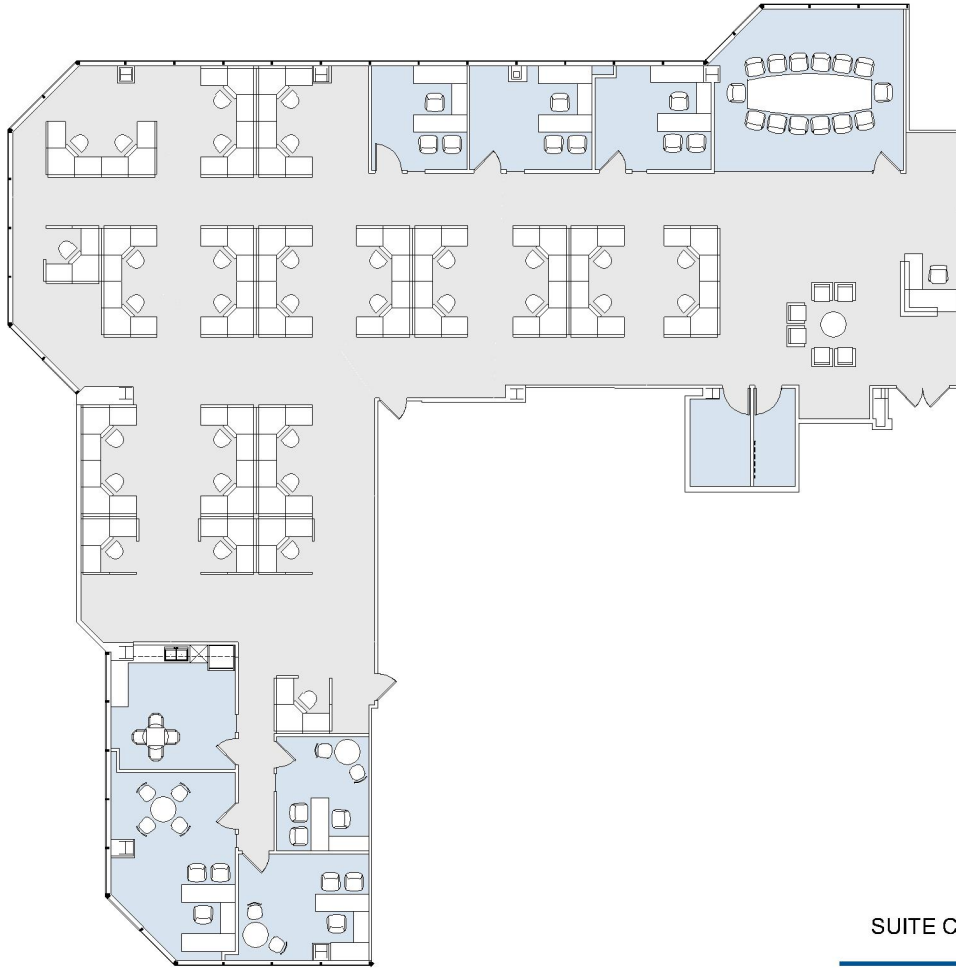

21600

WARNER CENTER TOWER - I

SUITE 1180 | 7,673 RSF

WOODLAND HILLS

OXNARD STREET

SUITE CONFIGURATION

OFFICES:	6
CONFERENCE ROOM:	1
RECEPTION:	1
KITCHEN:	1
IT ROOM:	1
STORAGE ROOM:	1

NOT TO SCALE