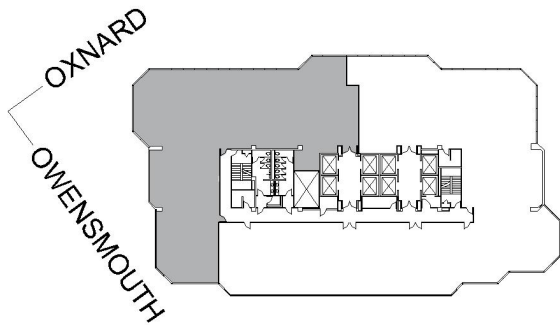

21600

WARNER CENTER TOWER - I

SUITE 1180 | 7,673 RSF

WOODLAND HILLS

OXNARD STREET

SUITE CONFIGURATION

OFFICES:	6
CONFERENCE ROOM:	1
RECEPTION:	1
KITCHEN:	1
IT ROOM:	1
STORAGE ROOM:	1

NOT TO SCALE