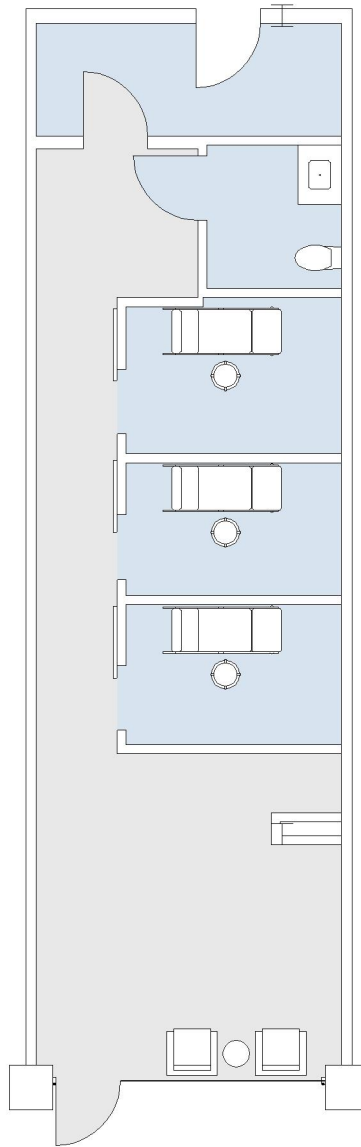

415

415 BEDFORD

SUITE 421 | 735 RSF

BEVERLY HILLS

N BEDFORD DR

SUITE CONFIGURATION  
RETAIL SPACE

TREATMENT ROOM:	3
RECEPTION AREA:	1
PRIVATE RESTROOM:	1
STORAGE ROOM:	1

NOT TO SCALE  
FURNITURE NOT INCLUDED