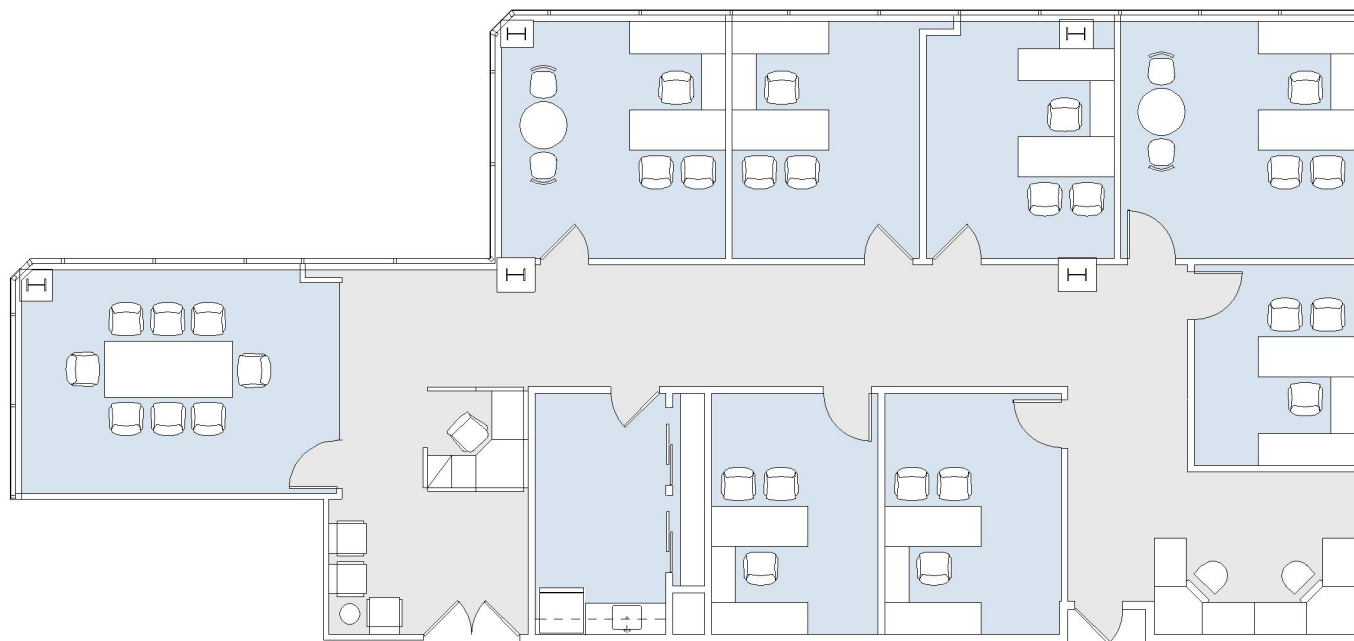

21300 VICTORY

WARNER CORPORATE CENTER

SUITE 760 | 3,171 RSF

WOODLAND HILLS

SUITE CONFIGURATION

OFFICES:	7
CONFERENCE ROOM:	1
RECEPTION:	1
KITCHEN:	1
STORAGE CLOSET:	1

NOT TO SCALE
FURNITURE NOT INCLUDED

For more information, please contact: