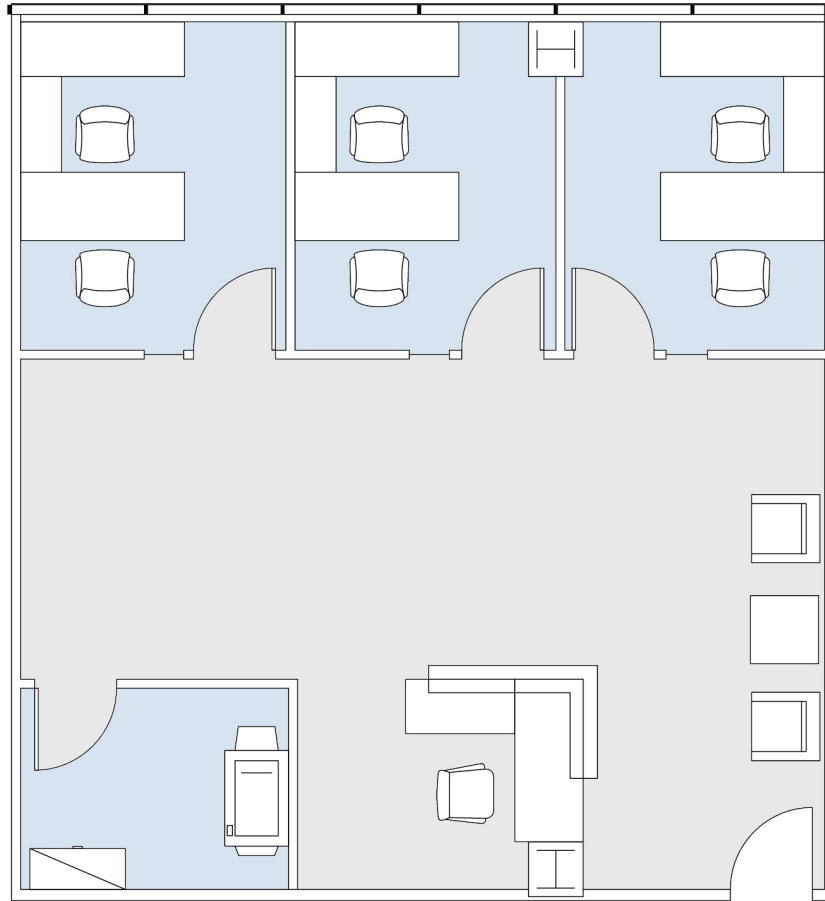

11845 OLYMPIC

WESTSIDE TOWERS WEST TOWER

SUITE 1042 | 1,184 RSF

SAWTELLE/WEST LA

AS-BUILT CONFIGURATION

OFFICES:	3
RECEPTION:	1
STORAGE ROOM:	1

ADJUSTED FOR SOCIAL DISTANCING
NOT TO SCALE
FURNITURE NOT INCLUDED