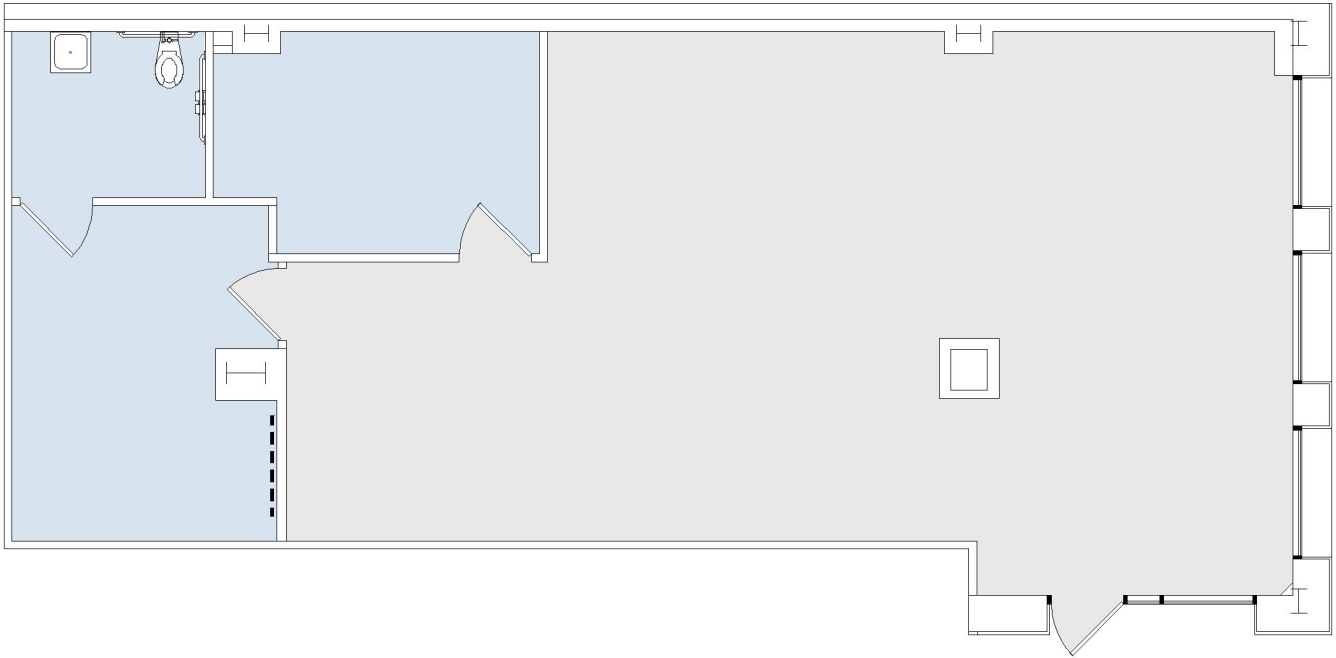

530

THE VERONA

SUITE 109 | 1,465 RSF

SANTA MONICA

WILSHIRE

SUITE CONFIGURATION

OFFICES:	1
PRIVATE RESTROOM:	1
STORAGE ROOM:	1

NOT TO SCALE

FURNITURE NOT INCLUDED

For more information, please contact:

310.255.7777
leasing@douglasemmett.com

**Douglas
Emmett**