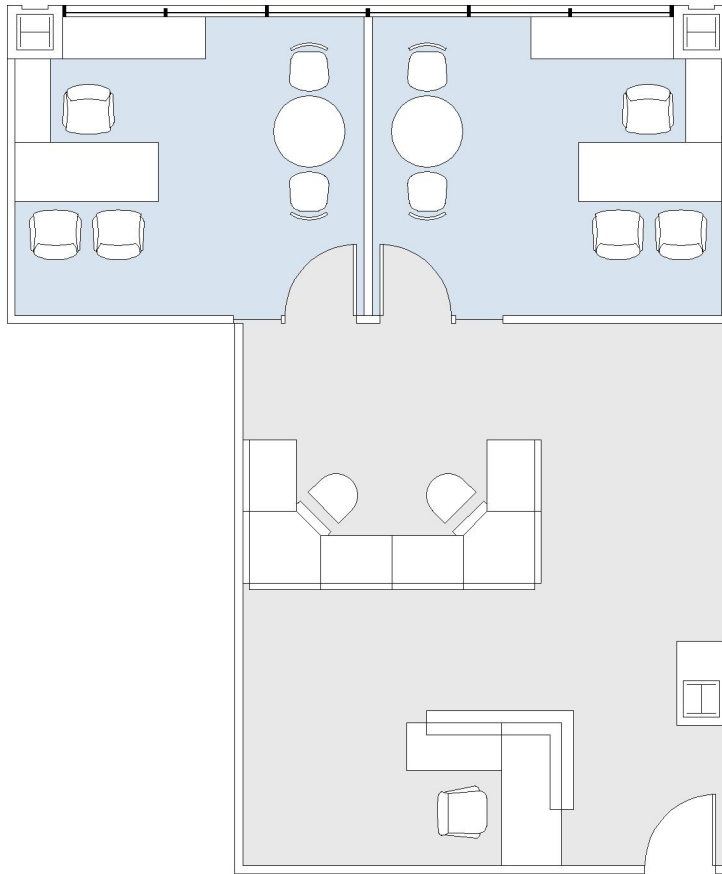

10880
WILSHIRE

SUITE 1050 | 1,060 RSF

WESTWOOD

SUITE CONFIGURATION

OFFICES:	2
RECEPTION:	1

NOT TO SCALE
FURNITURE NOT INCLUDED

For more information, please contact:

310.255.7777
leasing@douglasemmett.com