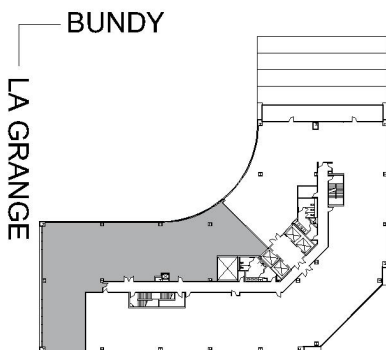

1990

CORNERSTONE PLAZA

SUITE 777 | 5,233 RSF

SAWTELLE/WEST LA

## SUITE CONFIGURATION

OFFICES:	15
CONFERENCE ROOM:	2
RECEPTION:	1
KITCHEN:	1
COPY ROOM:	1
IT ROOM:	1

NOT TO SCALE  
FURNITURE NOT INCLUDED

For more information, please contact:

310.255.7777  
leasing@douglasemmett.com