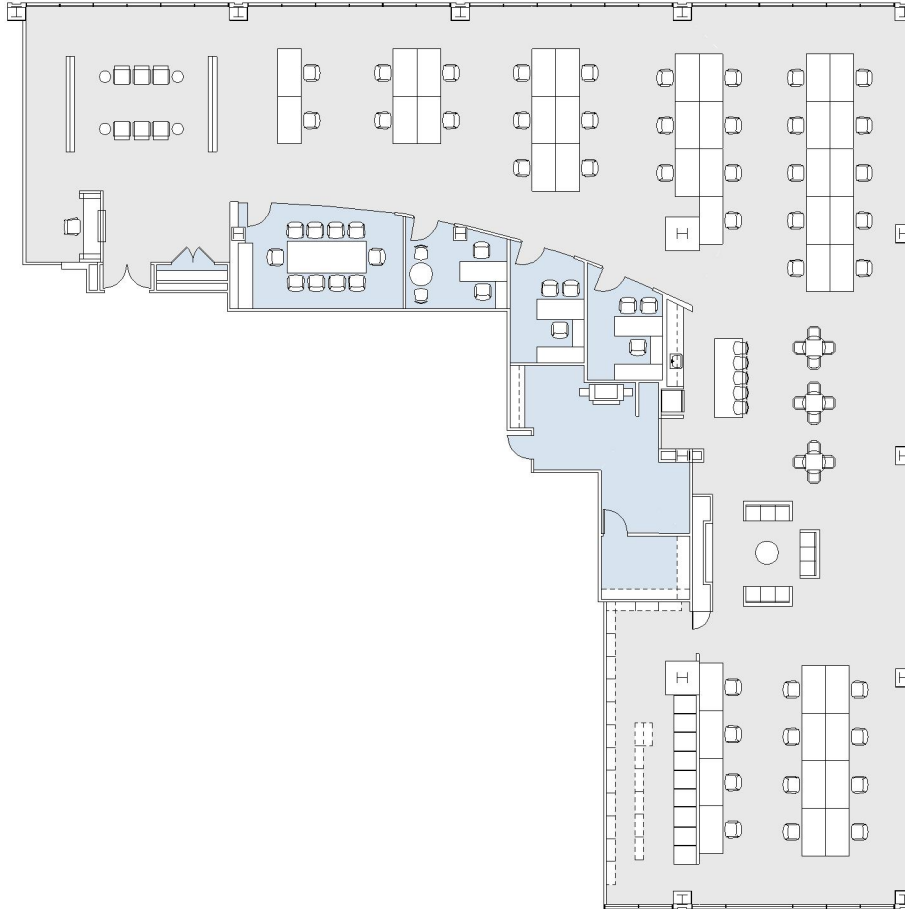

10880 WILSHIRE

SUITE 1850 | 9,274 RSF

WESTWOOD

SUITE CONFIGURATION

| | |
|------------------|---|
| OFFICES: | 3 |
| CONFERENCE ROOM: | 1 |
| RECEPTION: | 1 |
| KITCHEN: | 1 |
| COPY ROOM: | 1 |
| IT ROOM: | 1 |
| STORAGE CLOSET: | 1 |