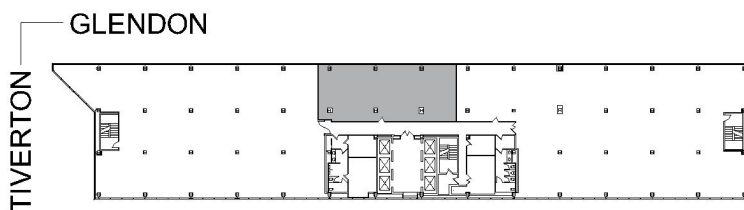

1100

WESTWOOD CENTER

SUITE 1230 | 2,260 RSF

WESTWOOD

## SUITE CONFIGURATION

OFFICES:	3
CONFERENCE ROOM:	1
RECEPTION:	1
KITCHEN:	1
IT ROOM:	1

NOT TO SCALE

FURNITURE NOT INCLUDED

For more information, please contact:

310.255.7777  
leasing@douglasemmett.com

**Douglas  
Emmett**