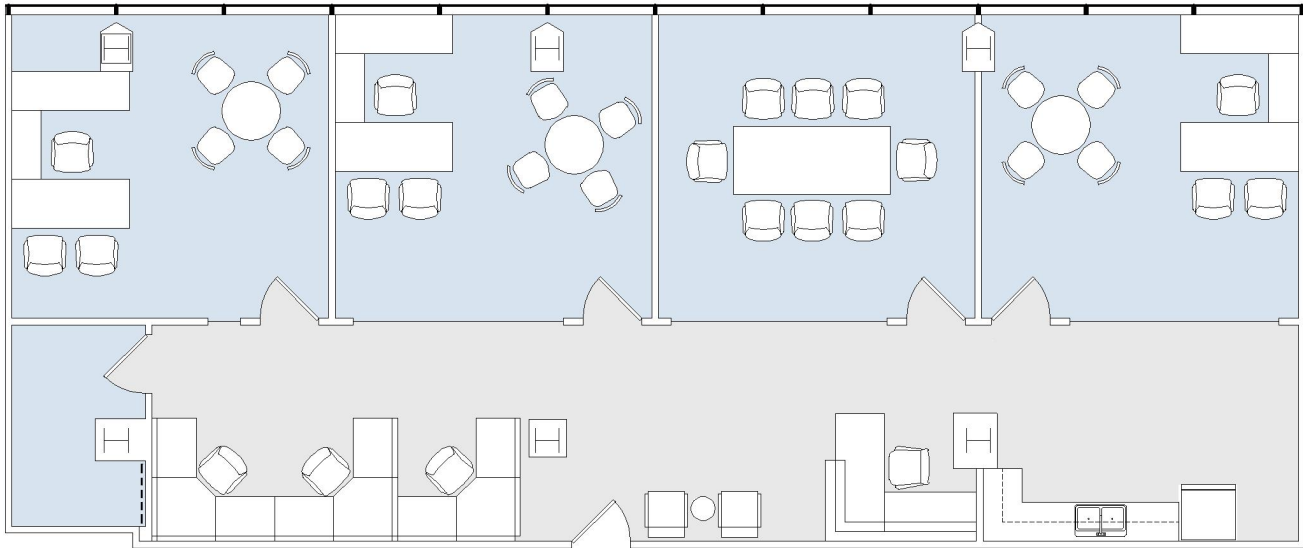

1100

WESTWOOD CENTER

SUITE 1230 | 3,961 RSF

WESTWOOD

### SUITE CONFIGURATION

OFFICES:	3
CONFERENCE ROOM:	1
RECEPTION:	1
KITCHEN:	1
IT ROOM:	1

NOT TO SCALE

FURNITURE NOT INCLUDED

For more information, please contact:

310.255.7777  
leasing@douglasemmett.com

**Douglas  
Emmett**