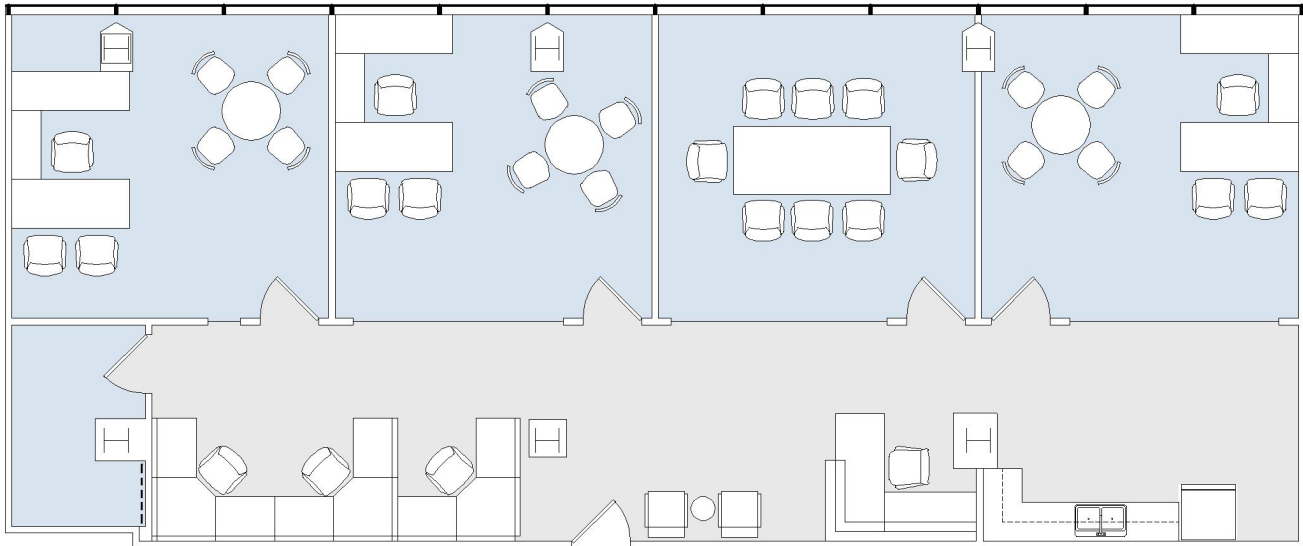

1100

WESTWOOD CENTER

SUITE 1230 | 2,260 RSF

WESTWOOD

## SUITE CONFIGURATION

OFFICES:	3
CONFERENCE ROOM:	1
RECEPTION:	1
KITCHEN:	1
IT ROOM:	1

NOT TO SCALE

FURNITURE NOT INCLUDED

For more information, please contact:

310.255.7777  
leasing@douglasemmett.com

**Douglas  
Emmett**