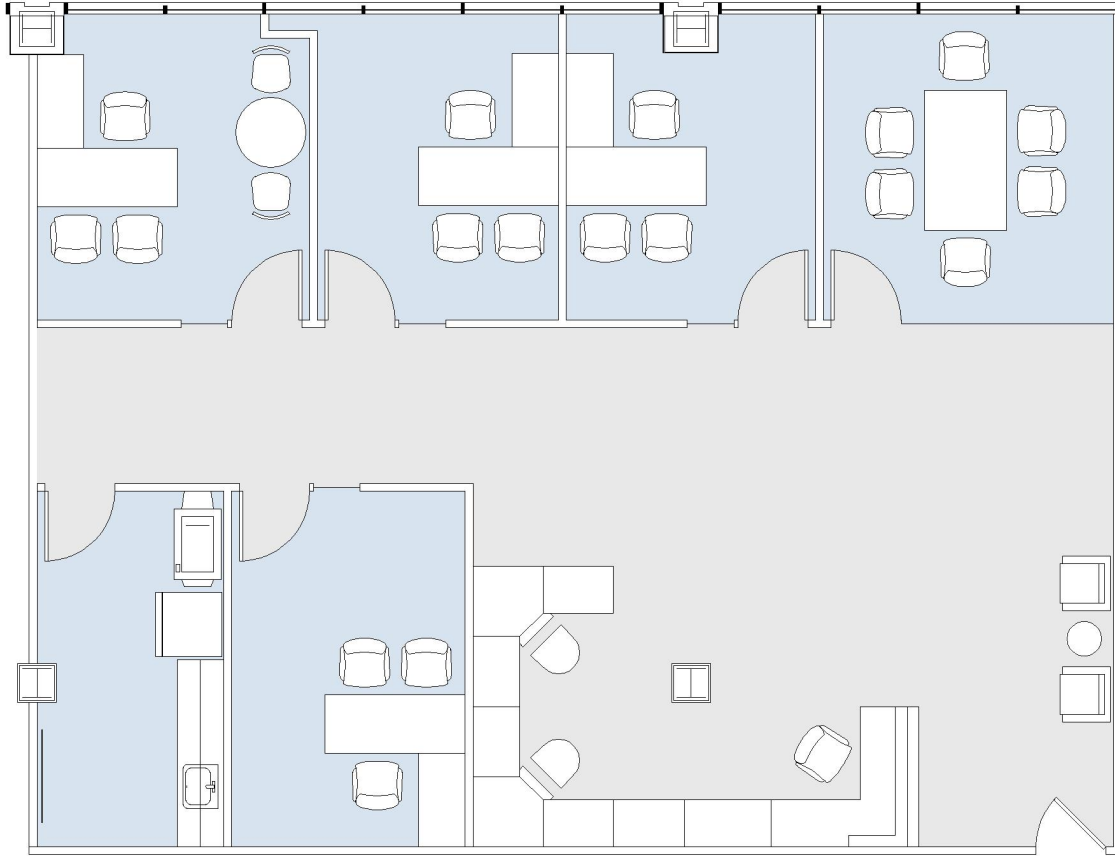

10880

WILSHIRE

SUITE 1450 | 2,341 RSF

WESTWOOD

SUITE CONFIGURATION

OFFICES:	4
CONFERENCE ROOM:	1
RECEPTION:	1
KITCHEN:	1

NOT TO SCALE

FURNITURE NOT INCLUDED