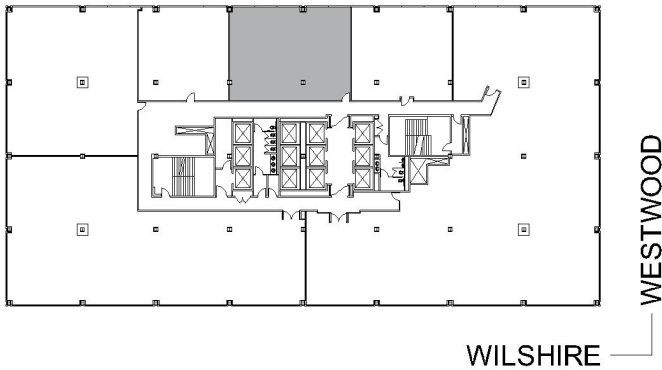

10880

WILSHIRE

SUITE 1450 | 2,341 RSF

WESTWOOD

SUITE CONFIGURATION

OFFICES:	4
CONFERENCE ROOM:	1
RECEPTION:	1
KITCHEN:	1

NOT TO SCALE

FURNITURE NOT INCLUDED