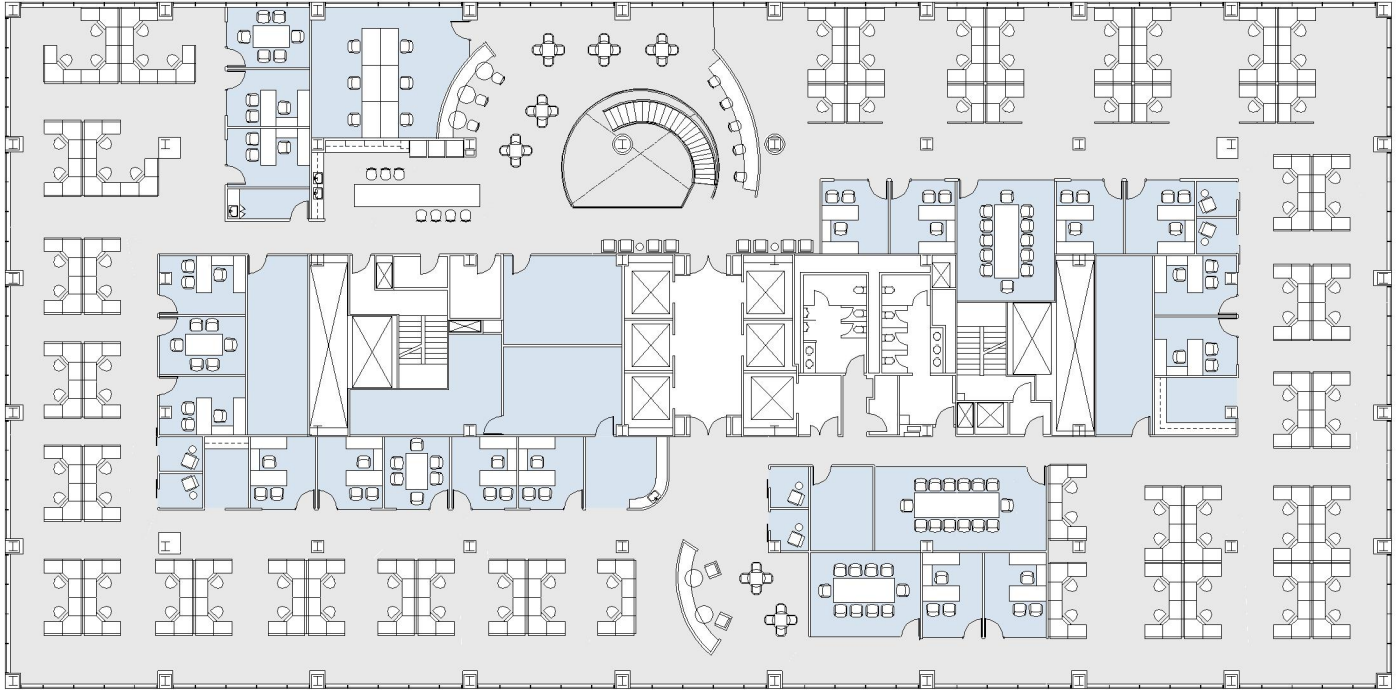

10960 WILSHIRE

SUITE 2400 | 52,561 RSF

WESTWOOD

SUITE CONFIGURATION

OFFICES:	16
SHARED OFFICE:	1
CONFERENCE ROOM:	6
RECEPTION:	1
KITCHEN:	3
FILE ROOM:	2
PHONE ROOM:	6
INTERNAL STAIRWELL:	1
SERVER ROOM:	1
RESTROOMS:	2
STORAGE ROOM:	5