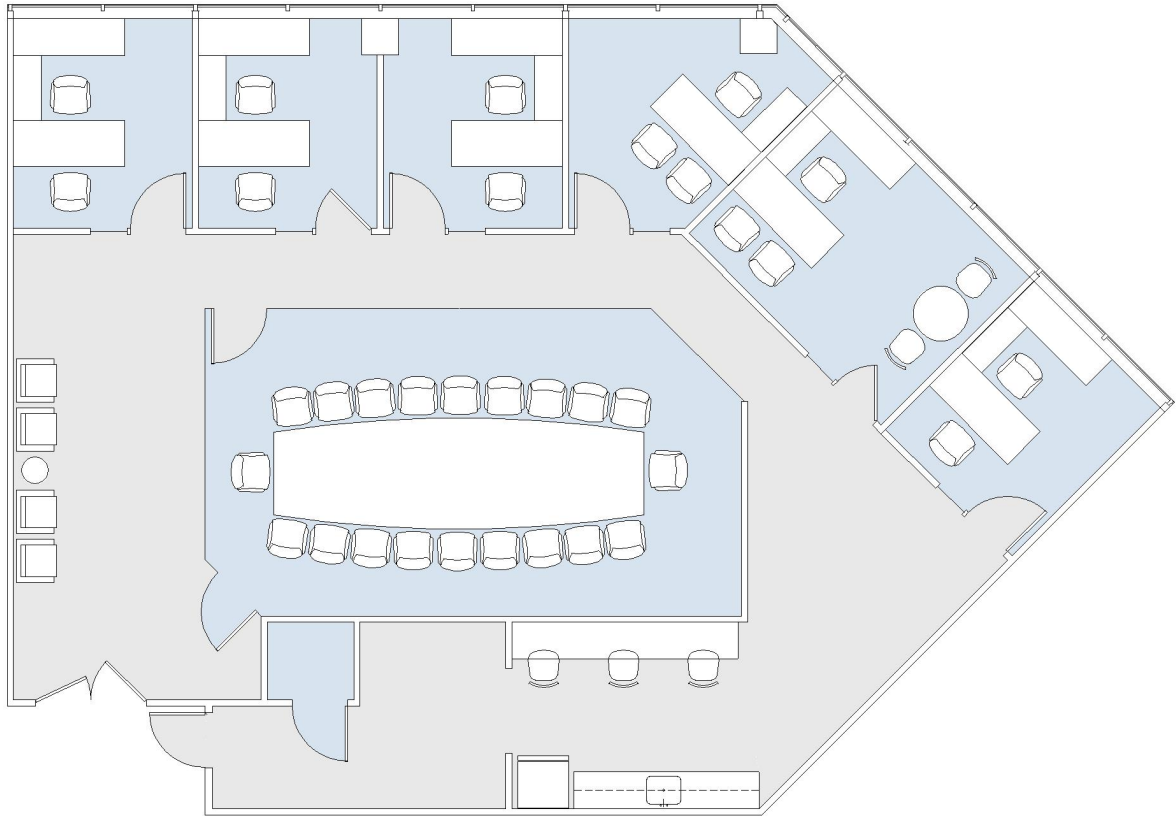

12121

WILSHIRE BUNDY PLAZA

SUITE 1225 | 2,641 RSF

BRENTWOOD-WILSHIRE

WILSHIRE

SUITE CONFIGURATION

OFFICES:	6
CONFERENCE ROOM:	1
RECEPTION:	1
KITCHEN:	1
STORAGE CLOSET:	1

NOT TO SCALE
FURNITURE NOT INCLUDED