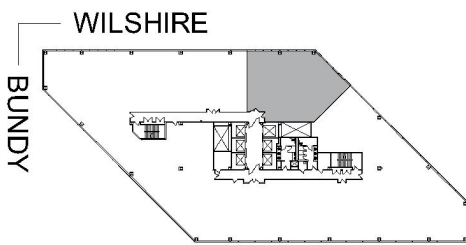

12121

WILSHIRE BUNDY PLAZA

SUITE 1225 | 2,641 RSF

BRENTWOOD-WILSHIRE

WILSHIRE

SUITE CONFIGURATION

OFFICES:	6
CONFERENCE ROOM:	1
RECEPTION:	1
KITCHEN:	1
STORAGE CLOSET:	1

NOT TO SCALE
FURNITURE NOT INCLUDED