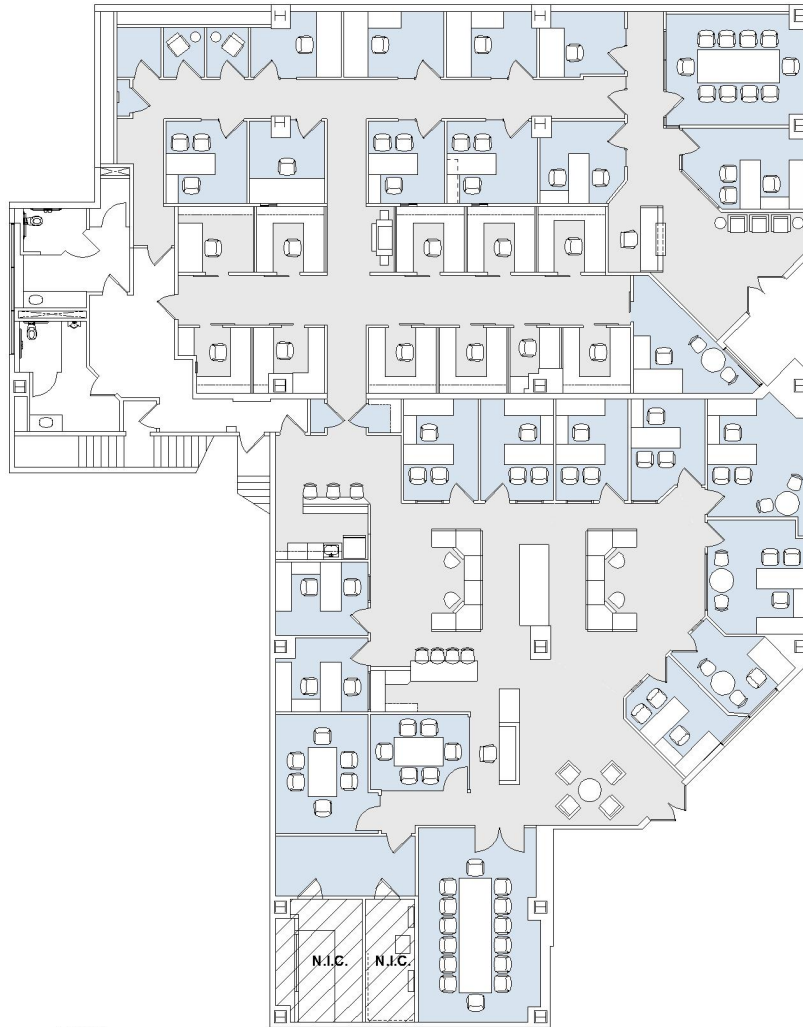

11812

CORAL PLAZA

SUITE 100 | 8,942 RSF

BRENTWOOD-SAN VICENTE

SAN VICENTE

SUITE CONFIGURATION

OFFICES:	21
CONFERENCE ROOM:	4
RECEPTION:	2
KITCHEN:	1
PHONE ROOM:	2
RESTROOM:	2
STORAGE:	5

NOT TO SCALE
FURNITURE NOT INCLUDED