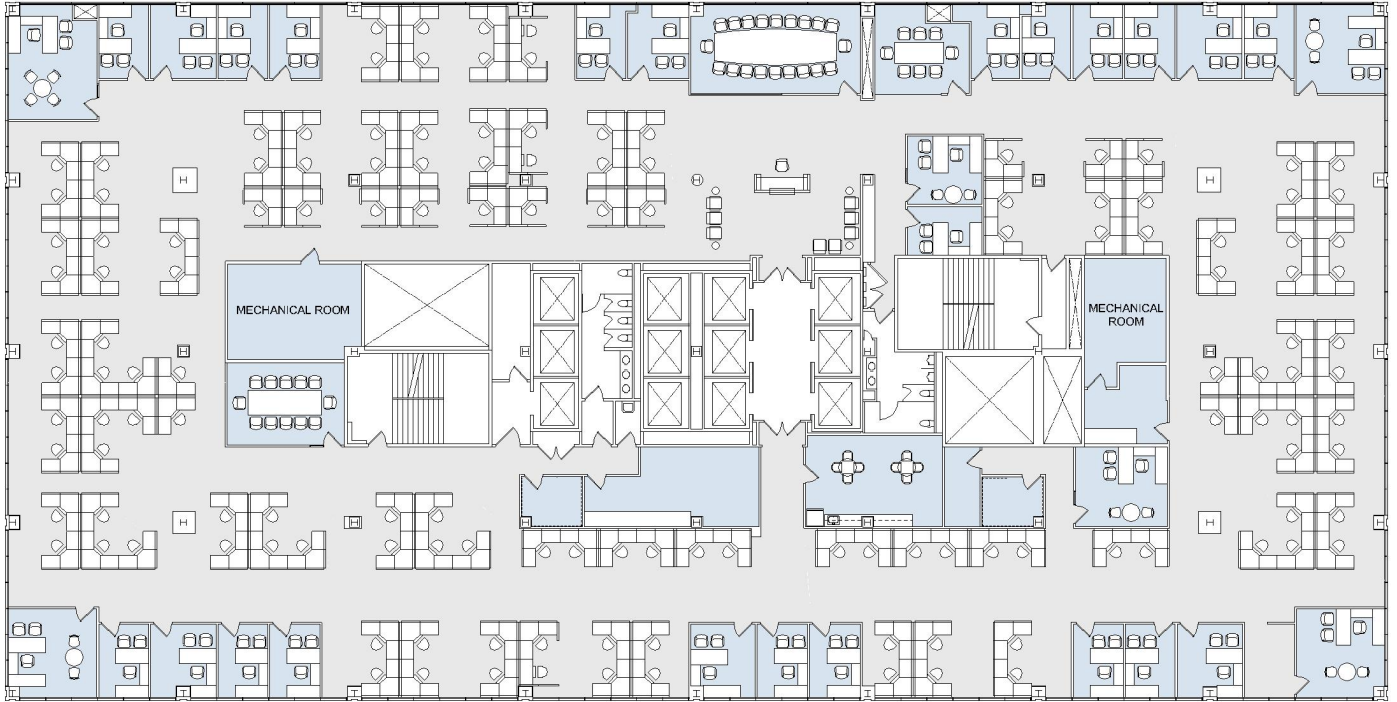

10880 WILSHIRE

SUITE 600 | 26,130 RSF

WESTWOOD

SUITE CONFIGURATION

OFFICES:	29
CONFERENCE ROOM:	3
RECEPTION:	1
KITCHEN:	1
IT ROOM:	2
RESTROOMS:	2
STORAGE ROOM:	3
MECHANICAL ROOM:	2

NOT TO SCALE
FURNITURE NOT INCLUDED