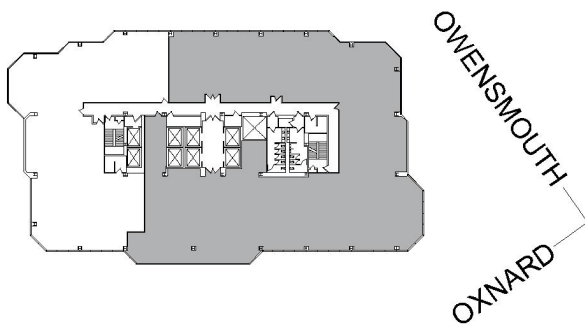

21600

WARNER CENTER TOWER - I

SUITE 700 | 13,624 RSF

WOODLAND HILLS

OXNARD STREET

SUITE CONFIGURATION

OFFICES:	16
CONFERENCE ROOM:	3
RECEPTION:	1
KITCHEN:	2
COPY ROOM:	1
FILE ROOM:	1
IT ROOM:	1
PHONE ROOM:	1
STORAGE:	4

NOT TO SCALE

FURNITURE NOT INCLUDED

For more information, please contact:

310.255.7777

leasing@douglasemmett.com

**Douglas
Emmett**