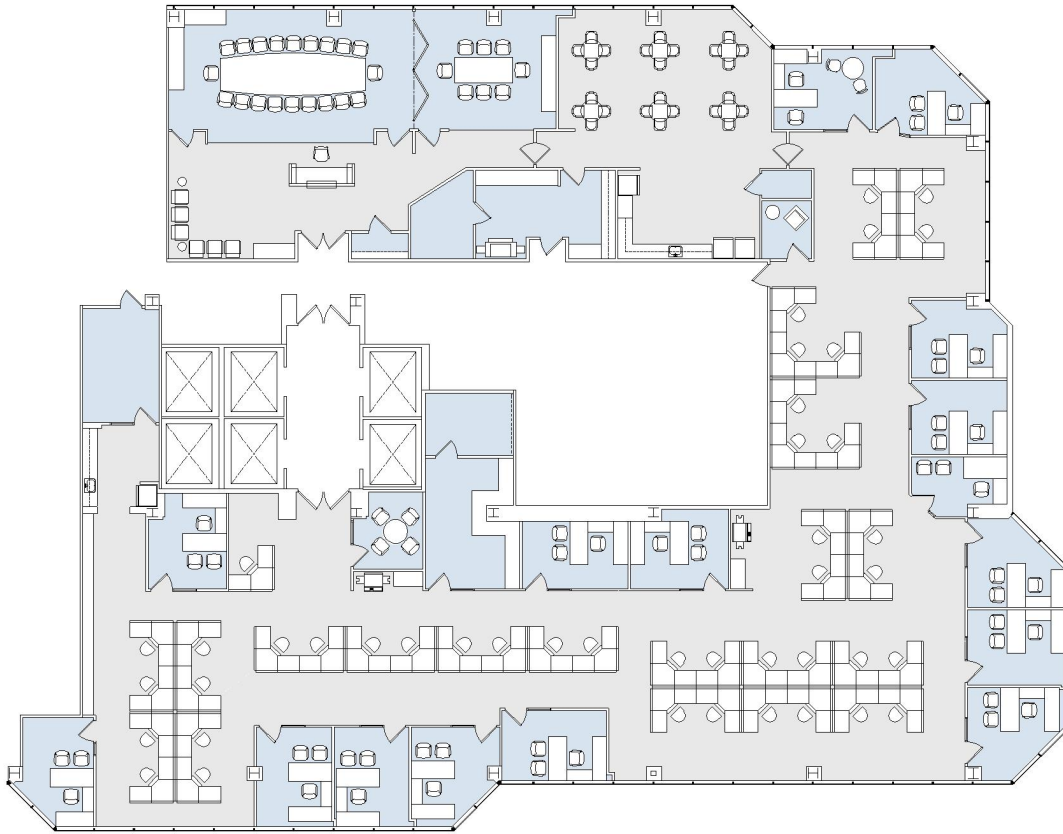

21600

WARNER CENTER TOWER - I

SUITE 700 | 13,624 RSF

WOODLAND HILLS

OXNARD STREET

SUITE CONFIGURATION

OFFICES:	16
CONFERENCE ROOM:	3
RECEPTION:	1
KITCHEN:	2
COPY ROOM:	1
FILE ROOM:	1
IT ROOM:	1
PHONE ROOM:	1
STORAGE:	4