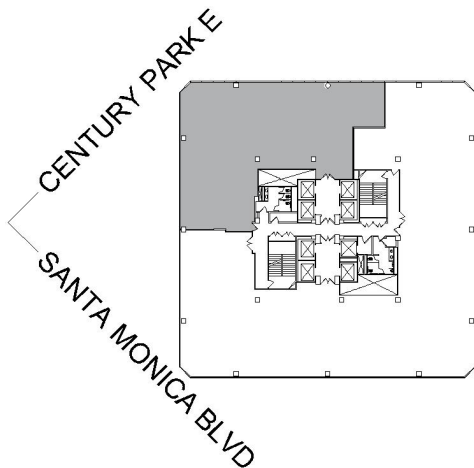

1801

CENTURY PARK PLAZA

SUITE 1500 | 4,919 RSF

CENTURY CITY

CENTURY PARK EAST

SUITE CONFIGURATION

OFFICES:	3
CONFERENCE ROOM:	2
RECEPTION:	1
KITCHEN:	1
IT ROOM:	1
STORAGE ROOM:	1

NOT TO SCALE