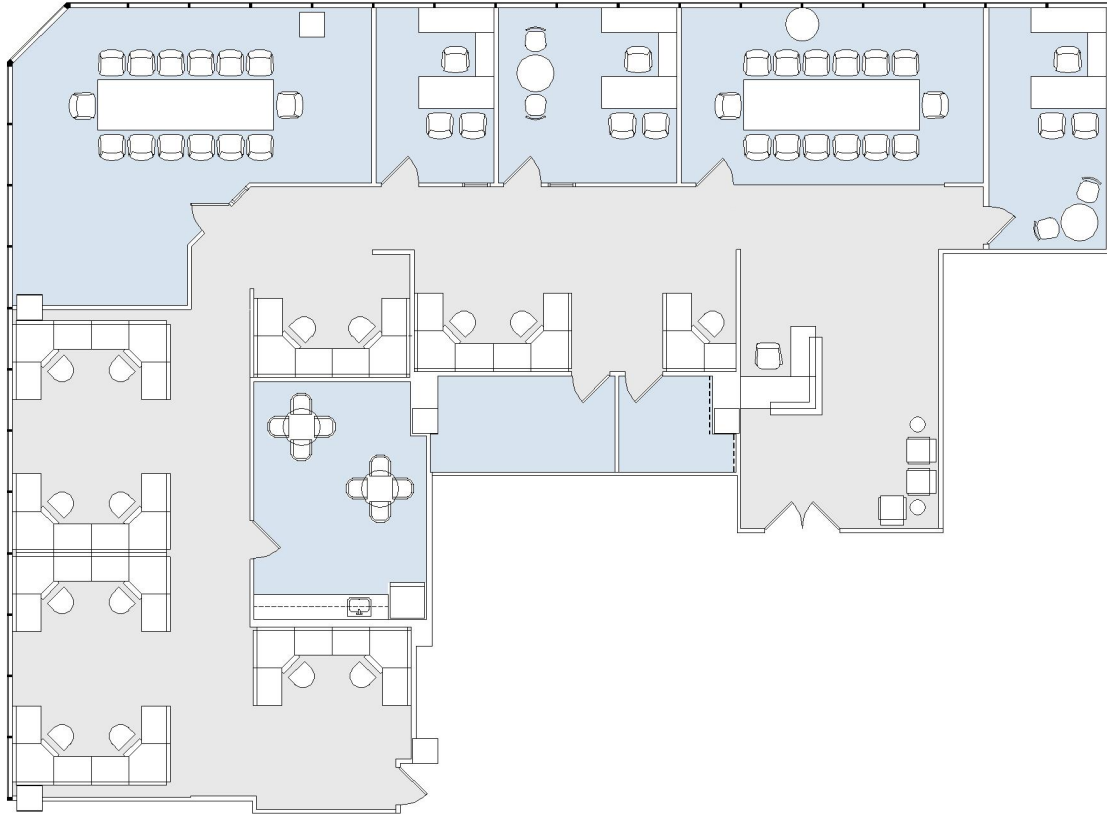

1801

CENTURY PARK PLAZA

SUITE 1500 | 4,919 RSF

CENTURY CITY

CENTURY PARK EAST

SUITE CONFIGURATION

OFFICES:	3
CONFERENCE ROOM:	2
RECEPTION:	1
KITCHEN:	1
IT ROOM:	1
STORAGE ROOM:	1

NOT TO SCALE