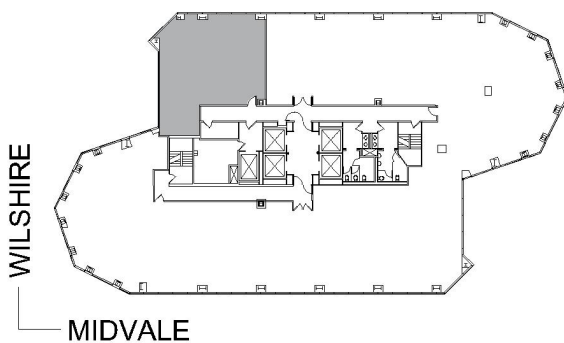

# 10940 WILSHIRE

THE TOWER

SUITE 1720 | 1,626 RSF

WESTWOOD

#### SUITE CONFIGURATION

OFFICES:	3
CONFERENCE ROOM:	1
RECEPTION:	1
KITCHEN:	1

NOT TO SCALE  
FURNITURE NOT INCLUDED

For more information, please contact:

310.255.7777  
leasing@douglasemmett.com

**Douglas  
Emmett**