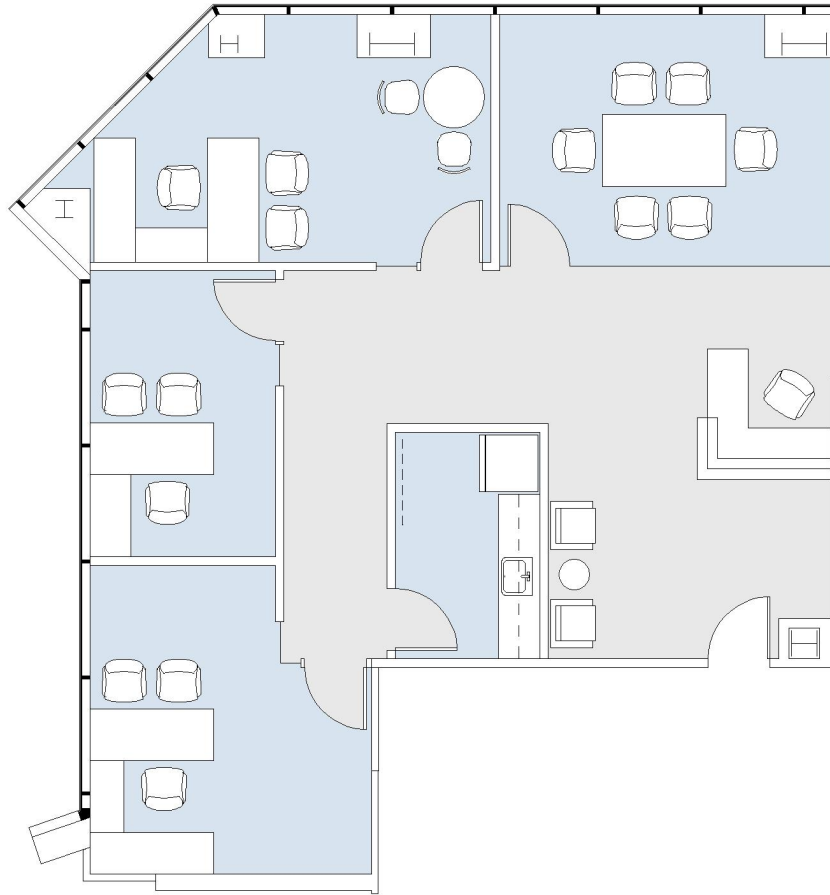

# 10940 WILSHIRE

THE TOWER

SUITE 1720 | 1,626 RSF

WESTWOOD

#### SUITE CONFIGURATION

OFFICES:	3
CONFERENCE ROOM:	1
RECEPTION:	1
KITCHEN:	1

NOT TO SCALE  
FURNITURE NOT INCLUDED

For more information, please contact:

310.255.7777  
leasing@douglasemmett.com

**Douglas  
Emmett**