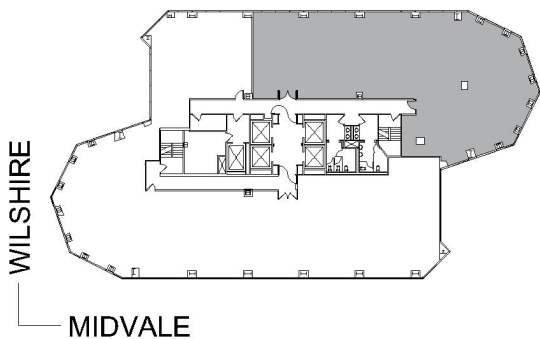

10940 WILSHIRE

THE TOWER

SUITE 1750 | 4,991 RSF

WESTWOOD

SUITE CONFIGURATION

OFFICES:	11
CONFERENCE ROOM:	2
RECEPTION:	1
KITCHEN:	1
IT / STORAGE ROOM:	1

NOT TO SCALE
FURNITURE NOT INCLUDED

For more information, please contact: