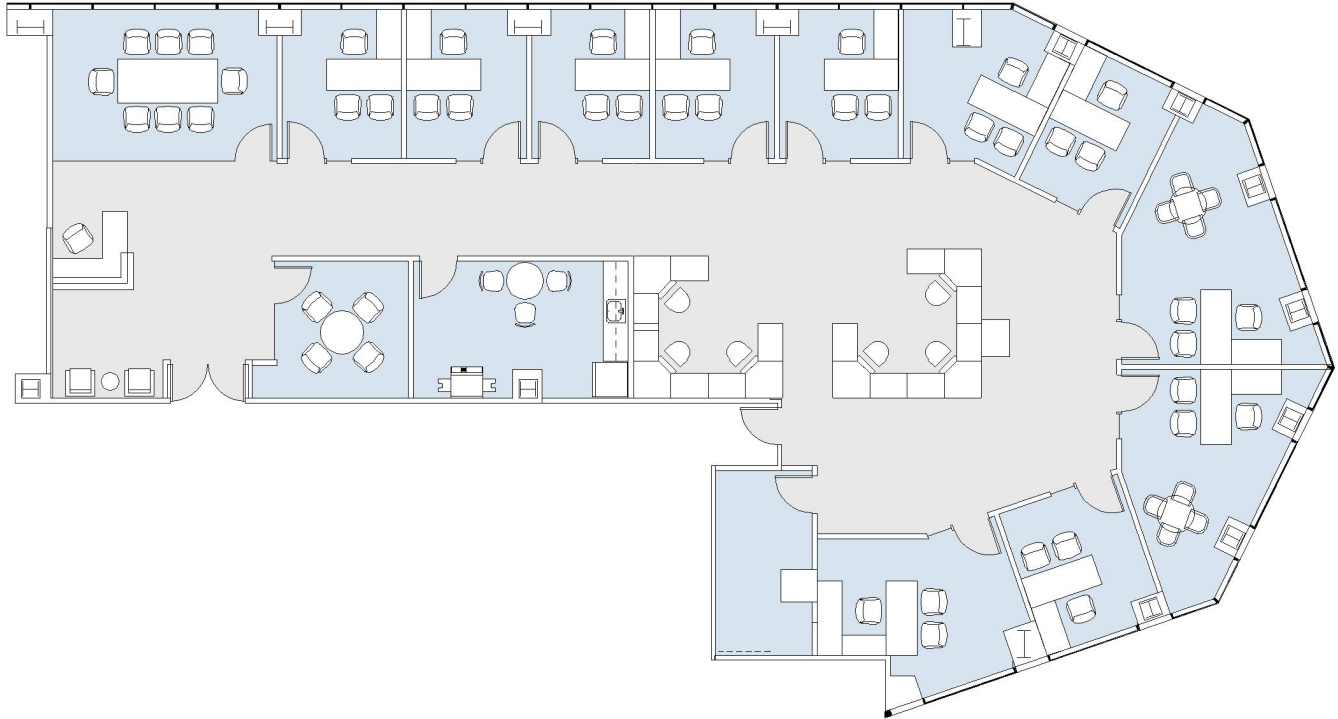

10940 WILSHIRE

THE TOWER

SUITE 1750 | 4,991 RSF

WESTWOOD

SUITE CONFIGURATION

OFFICES:	11
CONFERENCE ROOM:	2
RECEPTION:	1
KITCHEN:	1
IT / STORAGE ROOM:	1

NOT TO SCALE
FURNITURE NOT INCLUDED

For more information, please contact: