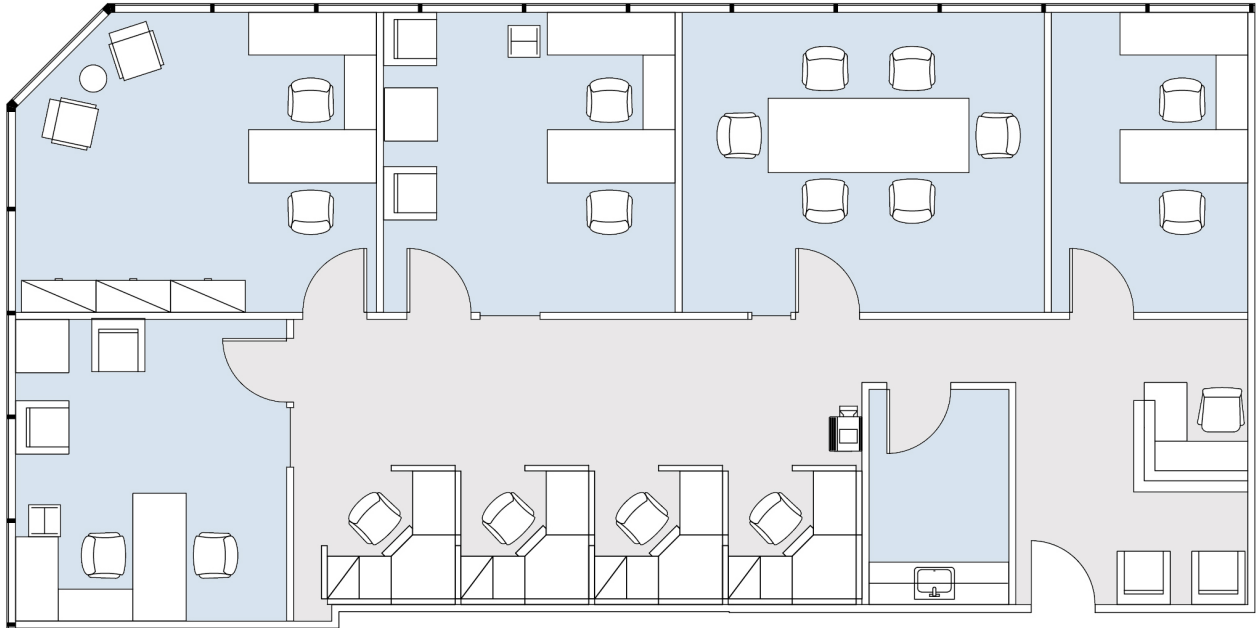

1801

CENTURY PARK PLAZA

SUITE 1132 | 2,020 RSF

CENTURY CITY

### AS-BUILT CONFIGURATION

OFFICES:	4
CONFERENCE ROOM:	1
RECEPTION:	1
KITCHEN:	1

ADJUSTED FOR SOCIAL DISTANCING  
NOT TO SCALE  
FURNITURE NOT INCLUDED

For more information, please contact:

310.255.7777  
leasing@douglasemmett.com