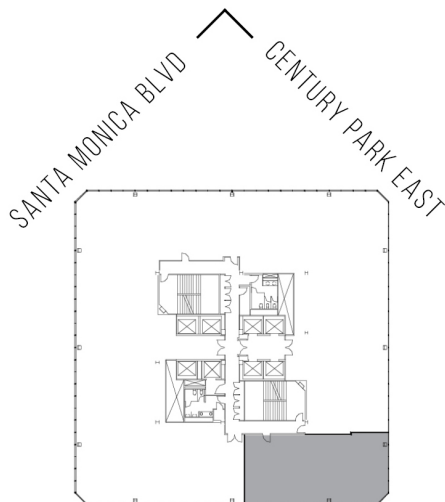

1801

CENTURY PARK PLAZA

SUITE 1132 | 2,020 RSF

CENTURY CITY

### AS-BUILT CONFIGURATION

OFFICES:	4
CONFERENCE ROOM:	1
RECEPTION:	1
KITCHEN:	1

ADJUSTED FOR SOCIAL DISTANCING  
NOT TO SCALE  
FURNITURE NOT INCLUDED

For more information, please contact:

310.255.7777  
leasing@douglasemmett.com