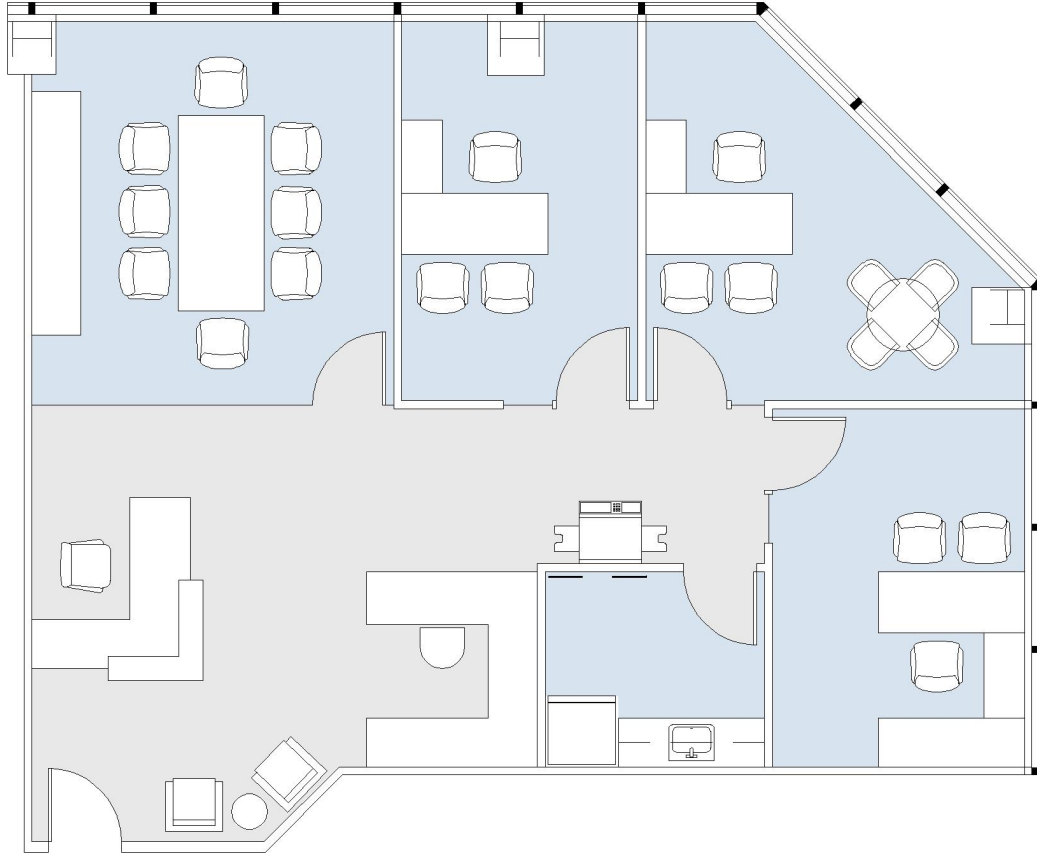

21800

WARNER CENTER TOWER - V

SUITE 480 | 1,558 RSF

WOODLAND HILLS

OXNARD STREET

SUITE CONFIGURATION

OFFICES:	3
CONFERENCE ROOM:	1
RECEPTION:	1
KITCHEN:	1

NOT TO SCALE