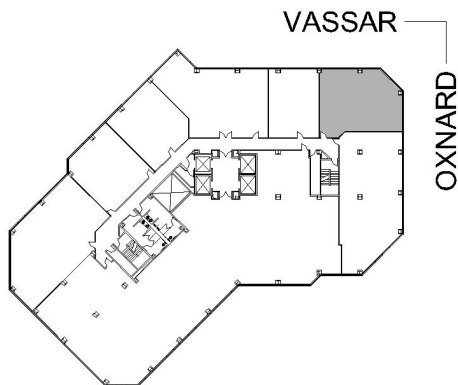

21800

WARNER CENTER TOWER - V

SUITE 480 | 1,558 RSF

WOODLAND HILLS

OXNARD STREET

SUITE CONFIGURATION

OFFICES:	3
CONFERENCE ROOM:	1
RECEPTION:	1
KITCHEN:	1

NOT TO SCALE