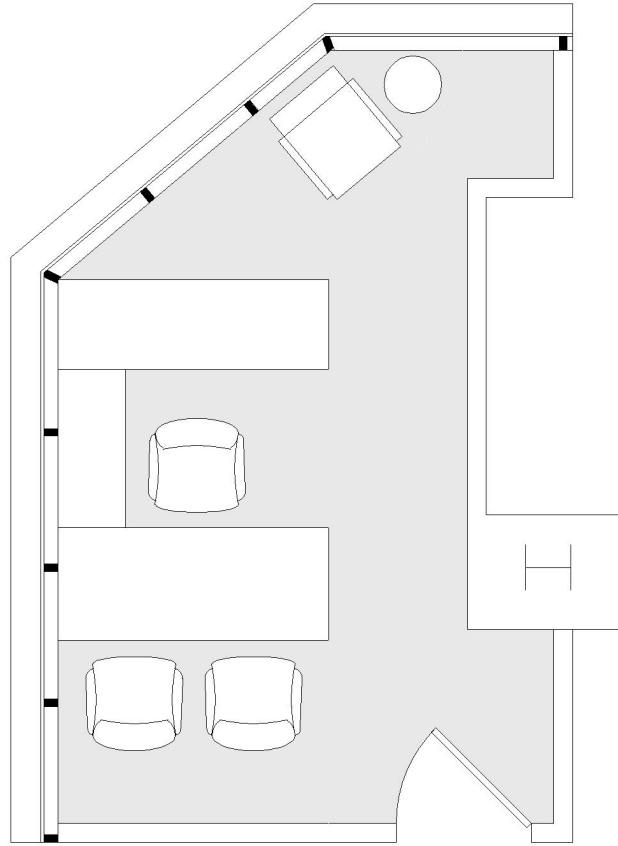

1801

SUITE 100 | 212 RSF

CENTURY CITY

CENTURY PARK WEST

SUITE CONFIGURATION
PRIVATE OFFICE SPACE

NOT TO SCALE
FURNITURE NOT INCLUDED

For more information, please contact:

310.255.7777
leasing@douglasemmett.com