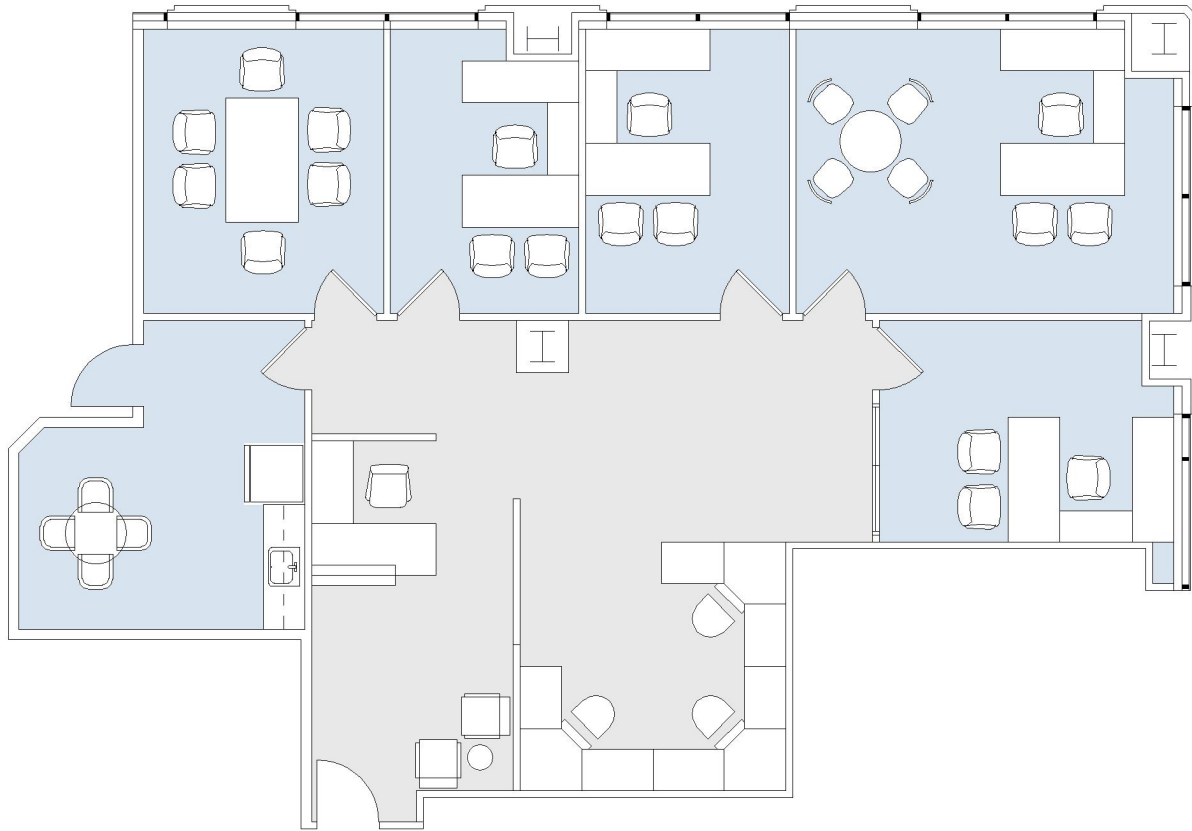

21300 VICTORY

WARNER CORPORATE CENTER

SUITE 240 | 2,126 RSF

WOODLAND HILLS

SUITE CONFIGURATION

OFFICES:	4
CONFERENCE ROOM:	1
RECEPTION:	1
KITCHEN:	1

NOT TO SCALE
FURNITURE NOT INCLUDED

For more information, please contact: