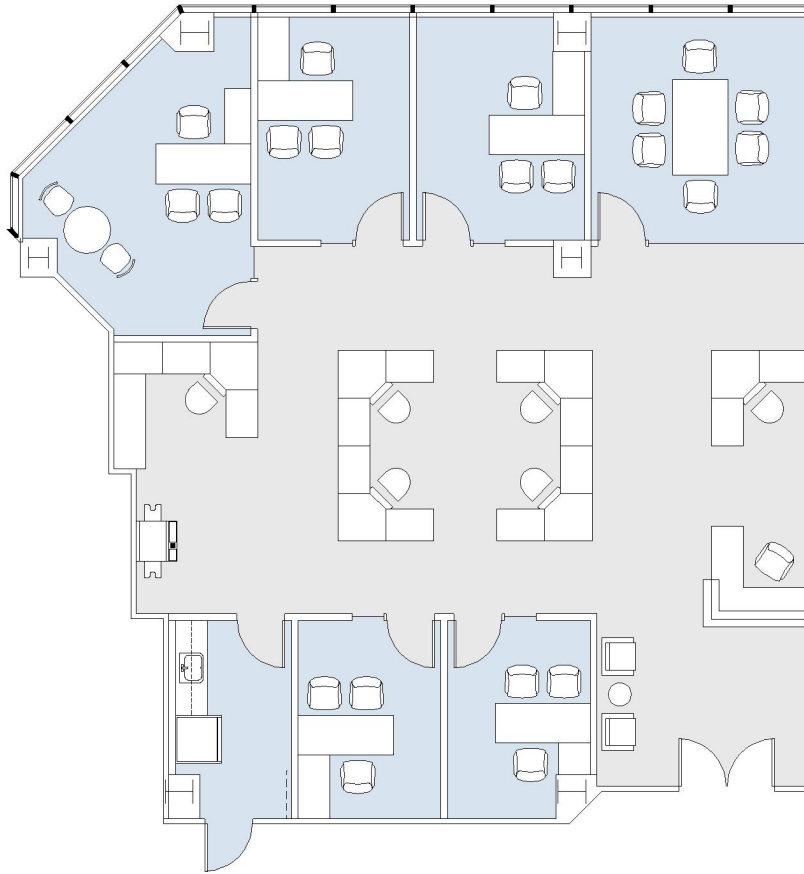

21700

WARNER CENTER TOWER - VI

SUITE 1150 | 2,793 RSF

WOODLAND HILLS

OXNARD STREET

SUITE CONFIGURATION

OFFICES:	5
CONFERENCE ROOM:	1
RECEPTION:	1
KITCHEN:	1

NOT TO SCALE
FURNITURE NOT INCLUDED