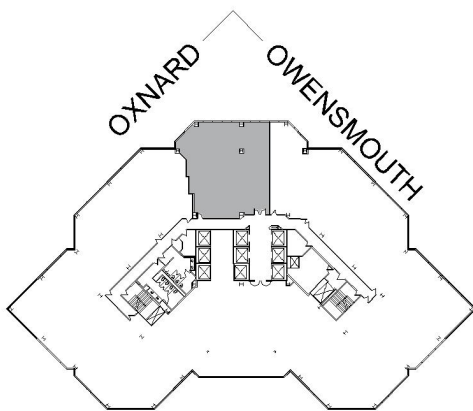

21700

WARNER CENTER TOWER - VI

SUITE 1150 | 2,793 RSF

WOODLAND HILLS

OXNARD STREET

SUITE CONFIGURATION

OFFICES:	5
CONFERENCE ROOM:	1
RECEPTION:	1
KITCHEN:	1

NOT TO SCALE
FURNITURE NOT INCLUDED