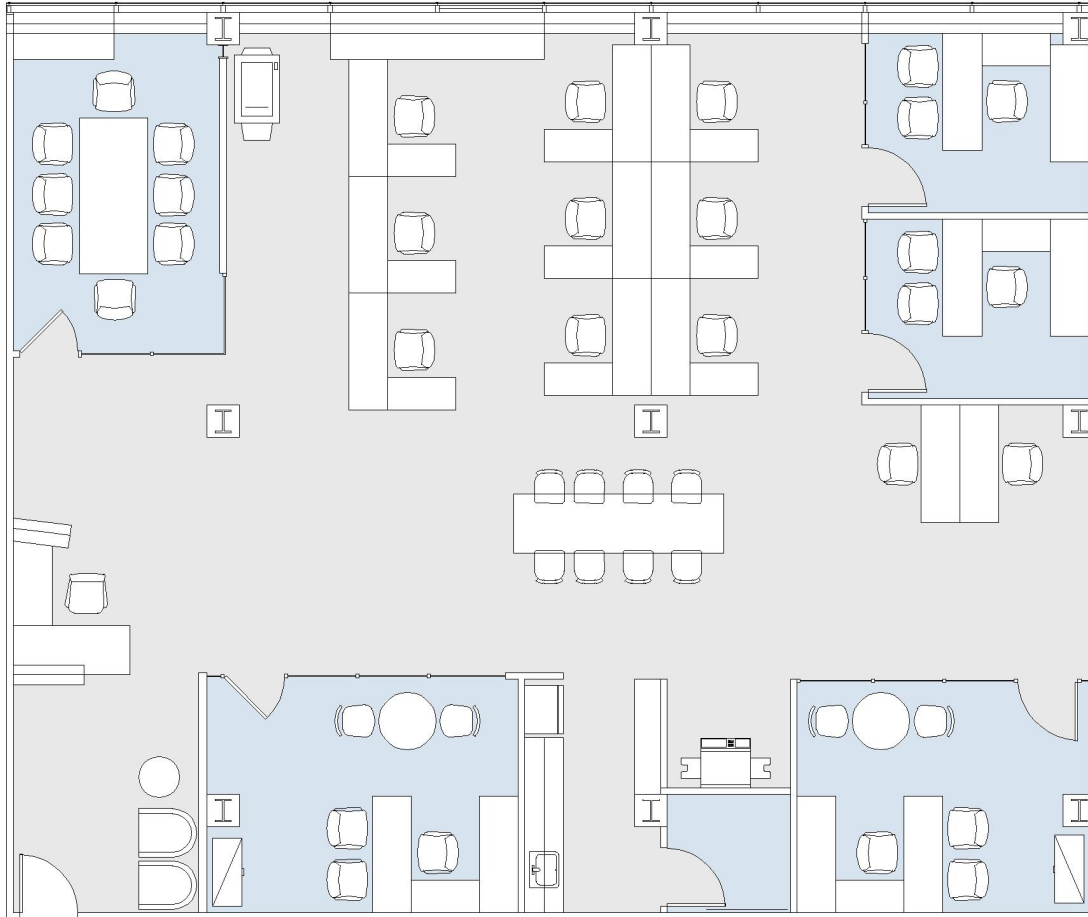

1100

WESTWOOD CENTER

SUITE 705 | 3,242 RSF

WESTWOOD

## AS-BUILT CONFIGURATION

OFFICES:	4
CONFERENCE ROOM:	1
RECEPTION:	1
KITCHEN:	1
IT ROOM:	1

NOT TO SCALE

FURNITURE NOT INCLUDED

For more information, please contact:

310.255.7777  
leasing@douglasemmett.com