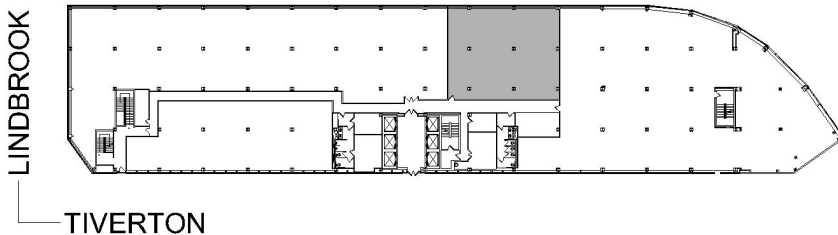

1100

WESTWOOD CENTER

SUITE 705 | 3,242 RSF

WESTWOOD

## AS-BUILT CONFIGURATION

OFFICES:	4
CONFERENCE ROOM:	1
RECEPTION:	1
KITCHEN:	1
IT ROOM:	1

NOT TO SCALE

FURNITURE NOT INCLUDED

For more information, please contact:

310.255.7777  
leasing@douglasemmett.com