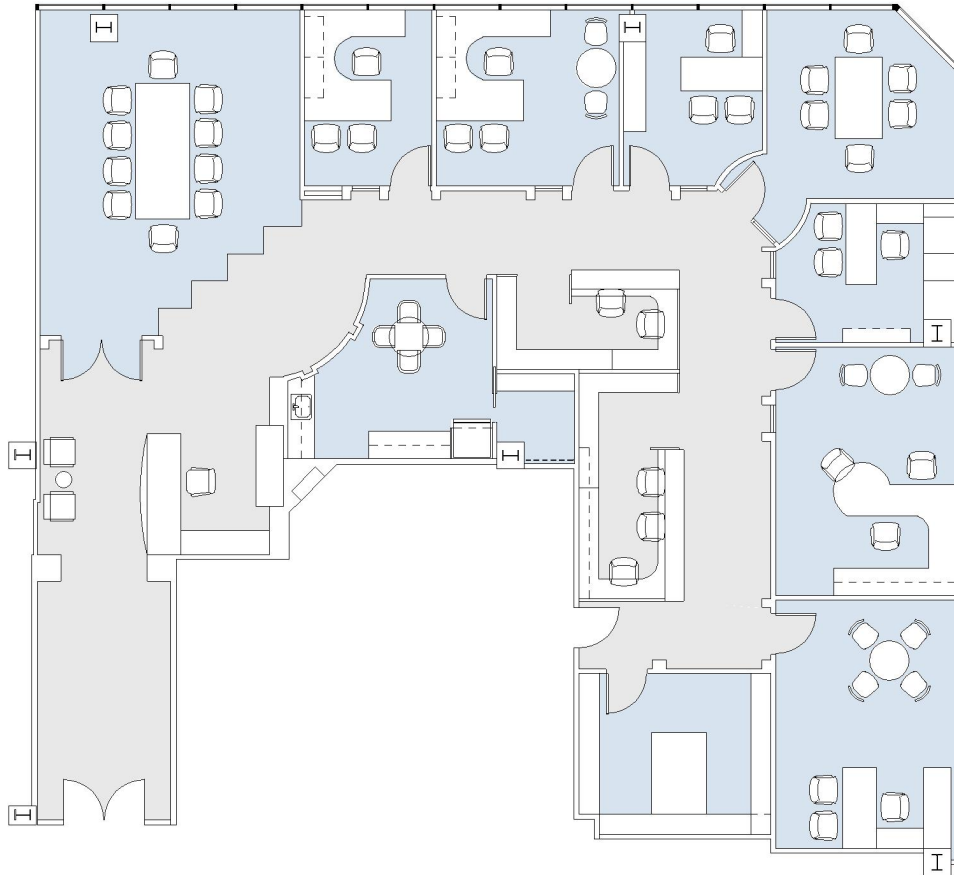

1801

CENTURY PARK PLAZA

SUITE 1150 | 4,154 RSF

CENTURY CITY

# CENTURY PARK EAST

SANTA MONICA BLVD

CENTURY PARK E

#### SUITE CONFIGURATION

OFFICES:	6
CONFERENCE ROOM:	2
RECEPTION:	1
KITCHEN:	1
FILE ROOM:	1
IT / STORAGE ROOM:	1

NOT TO SCALE  
FURNITURE NOT INCLUDED

For more information, please contact:

310.255.7777  
leasing@douglasemmett.com