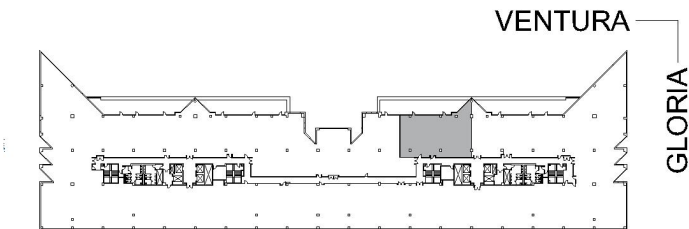

15821 VENTURA

ENCINO TERRACE

SUITE 470 | 3,872 RSF

SHERMAN OAKS/ENCINO

SUITE CONFIGURATION

OFFICES:	5
CONFERENCE ROOM:	1
RECEPTION:	1
STORAGE ROOM:	1

NOT TO SCALE
FURNITURE NOT INCLUDED

For more information, please contact: