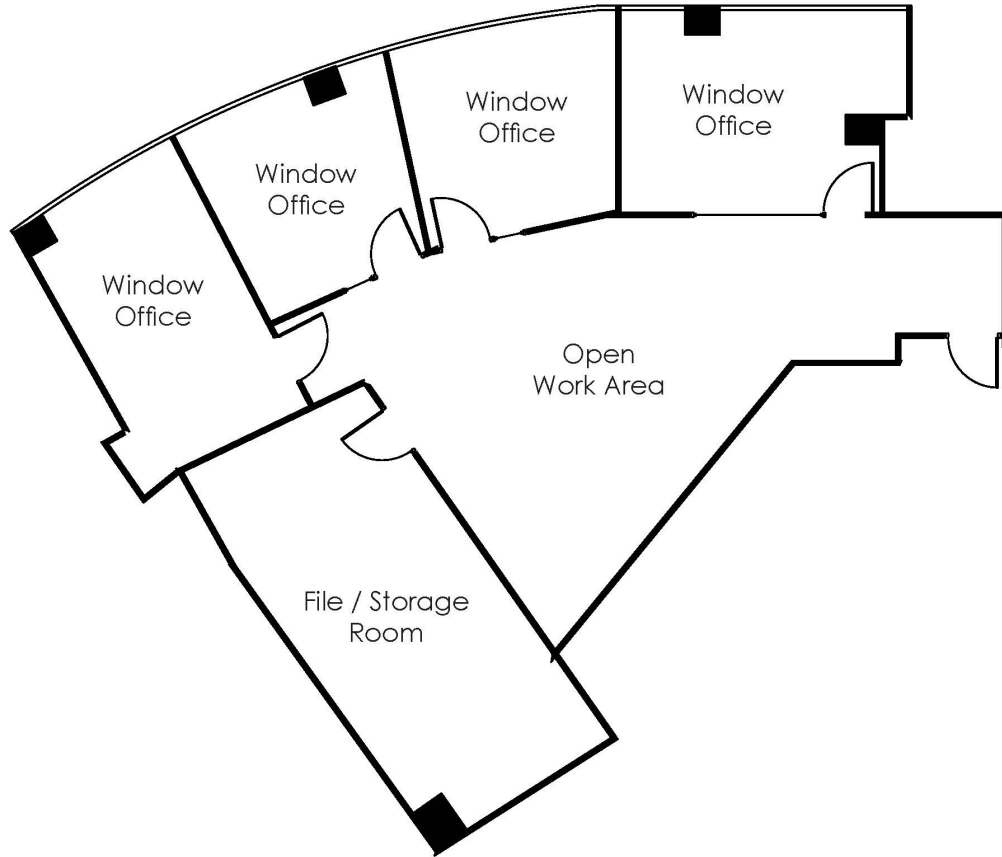

11400

EXECUTIVE TOWER

SUITE 625 | 2,108 RSF

SAWTELLE/WEST LA

W OLYMPIC

For more information, please contact:

310.255.7777
leasing@douglasemmett.com

**Douglas
Emmett**