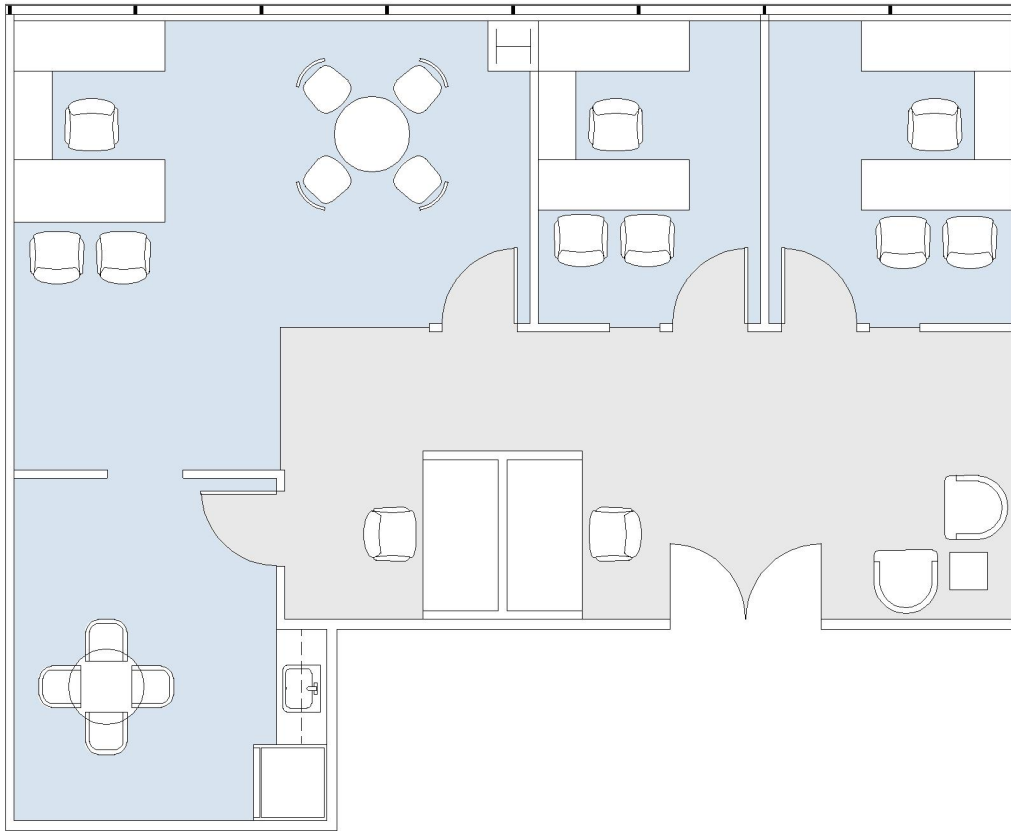

11845

WESTSIDE TOWERS WEST TOWER

SUITE 1040 | 1,322 RSF

SAWTELLE/WEST LA

OLYMPIC

SUITE CONFIGURATION

OFFICES:	3
RECEPTION:	1
KITCHEN:	1

NOT TO SCALE
FURNITURE NOT INCLUDED