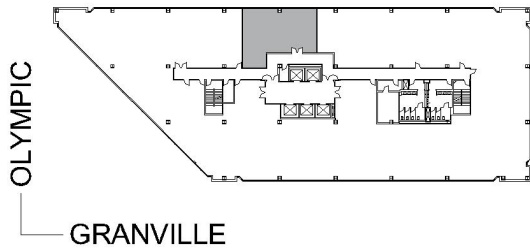

11845

WESTSIDE TOWERS WEST TOWER

SUITE 1040 | 1,322 RSF

SAWTELLE/WEST LA

OLYMPIC

SUITE CONFIGURATION

OFFICES:	3
RECEPTION:	1
KITCHEN:	1

NOT TO SCALE
FURNITURE NOT INCLUDED