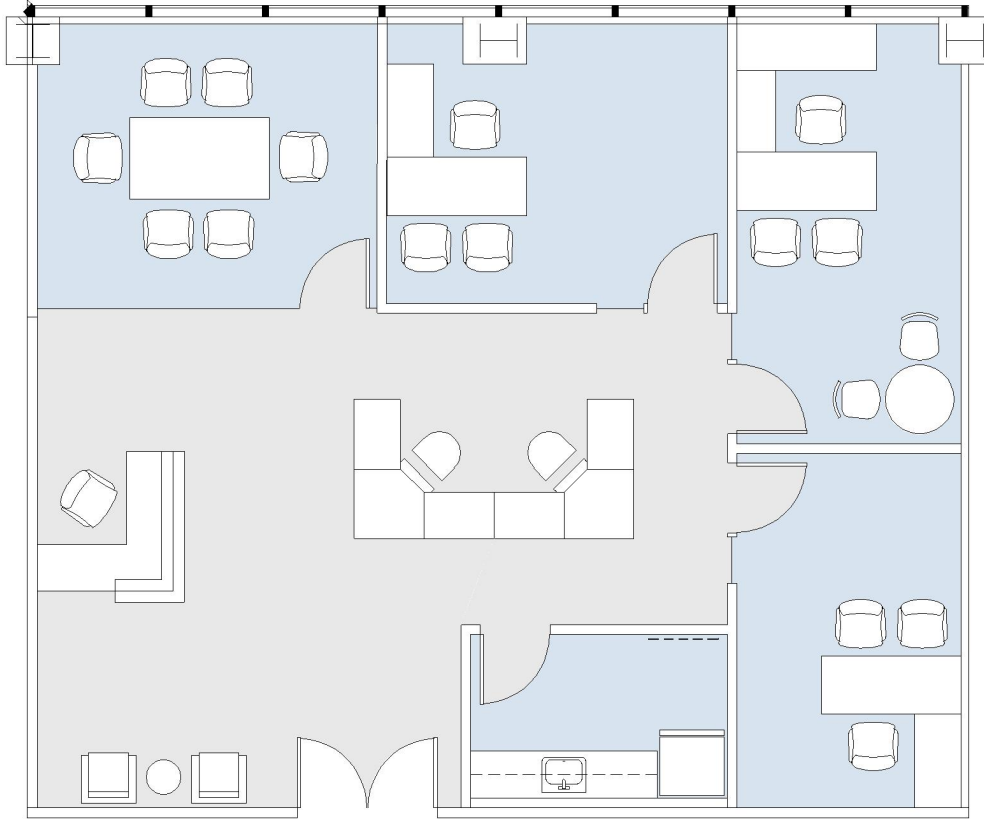

21550

WARNER CENTER TOWER - II

SUITE 770 | 1,665 RSF

WOODLAND HILLS

OXNARD STREET

SUITE CONFIGURATION

OFFICES:	3
CONFERENCE ROOM:	1
RECEPTION:	1
KITCHEN:	1

NOT TO SCALE
FURNITURE NOT INCLUDED