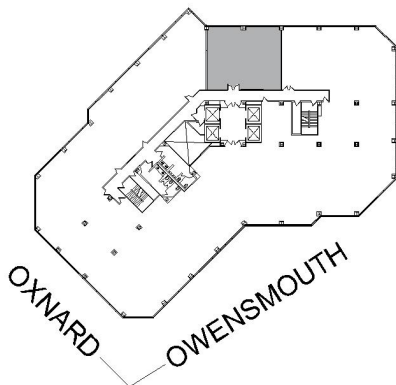

21550

WARNER CENTER TOWER - II

SUITE 770 | 1,665 RSF

WOODLAND HILLS

OXNARD STREET

SUITE CONFIGURATION

OFFICES:	3
CONFERENCE ROOM:	1
RECEPTION:	1
KITCHEN:	1

NOT TO SCALE
FURNITURE NOT INCLUDED