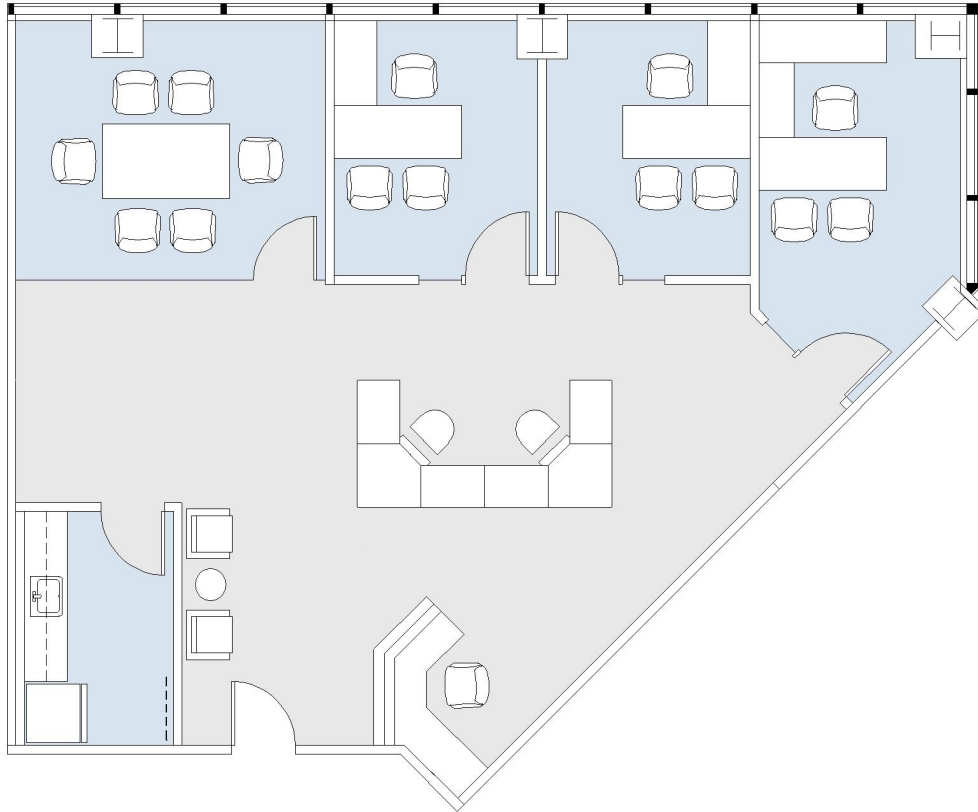

21550

WARNER CENTER TOWER - II

SUITE 760 | 1,644 RSF

WOODLAND HILLS

OXNARD STREET

SUITE CONFIGURATION

OFFICES:	3
CONFERENCE ROOM:	1
RECEPTION:	1
KITCHEN:	1

NOT TO SCALE
FURNITURE NOT INCLUDED