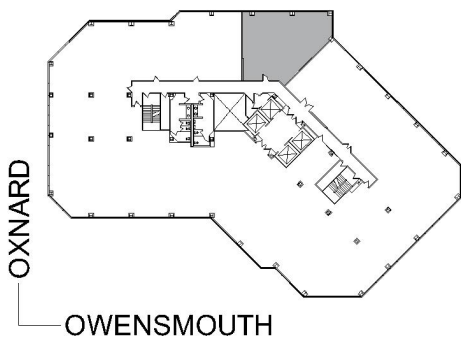

21550

WARNER CENTER TOWER - II

SUITE 760 | 1,644 RSF

WOODLAND HILLS

OXNARD STREET

SUITE CONFIGURATION

OFFICES:	3
CONFERENCE ROOM:	1
RECEPTION:	1
KITCHEN:	1

NOT TO SCALE
FURNITURE NOT INCLUDED