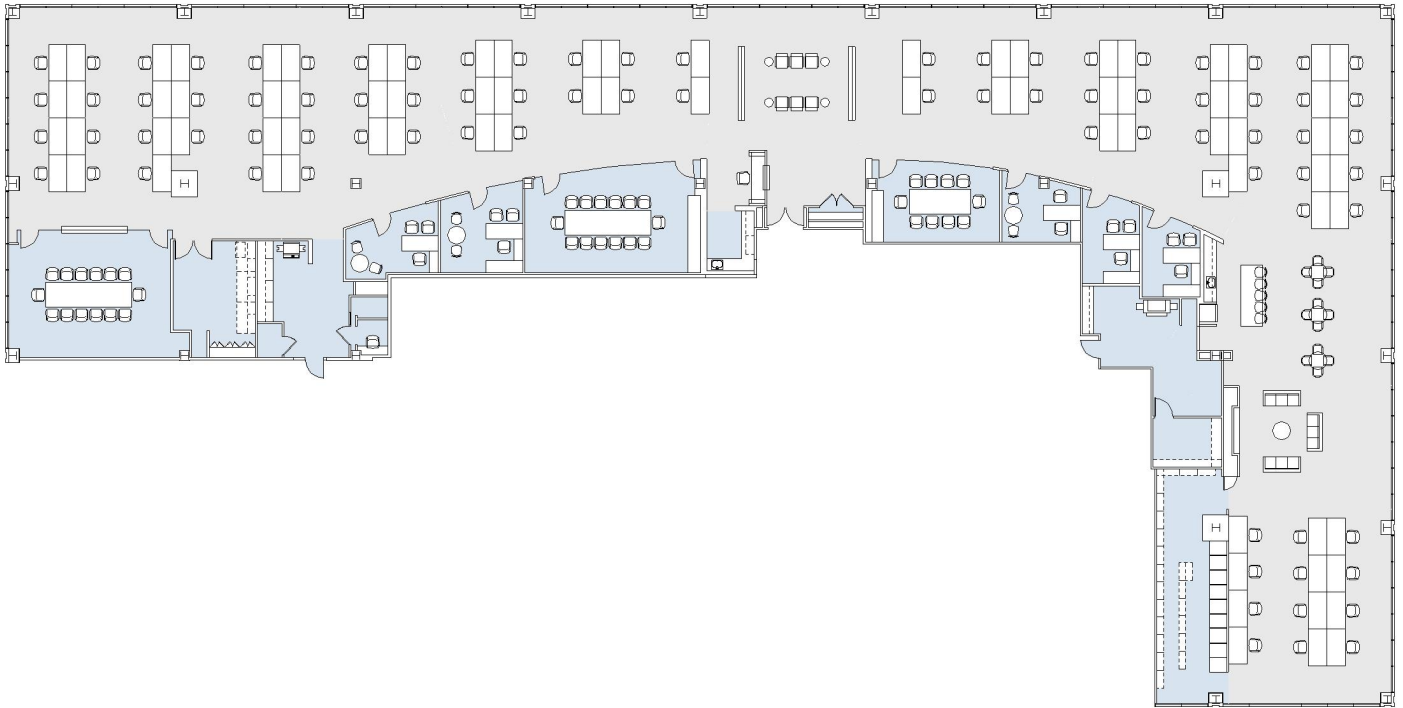

10880 WILSHIRE

SUITE 1850 | 14,800 RSF

WESTWOOD

SUITE CONFIGURATION

OFFICES:	5
CONFERENCE ROOM:	3
RECEPTION:	1
KITCHEN:	2
STUDIO ROOM:	1
COPY ROOM:	2
FILE ROOM:	1
IT ROOM:	2
PHONE ROOM:	1
STORAGE CLOSET:	1