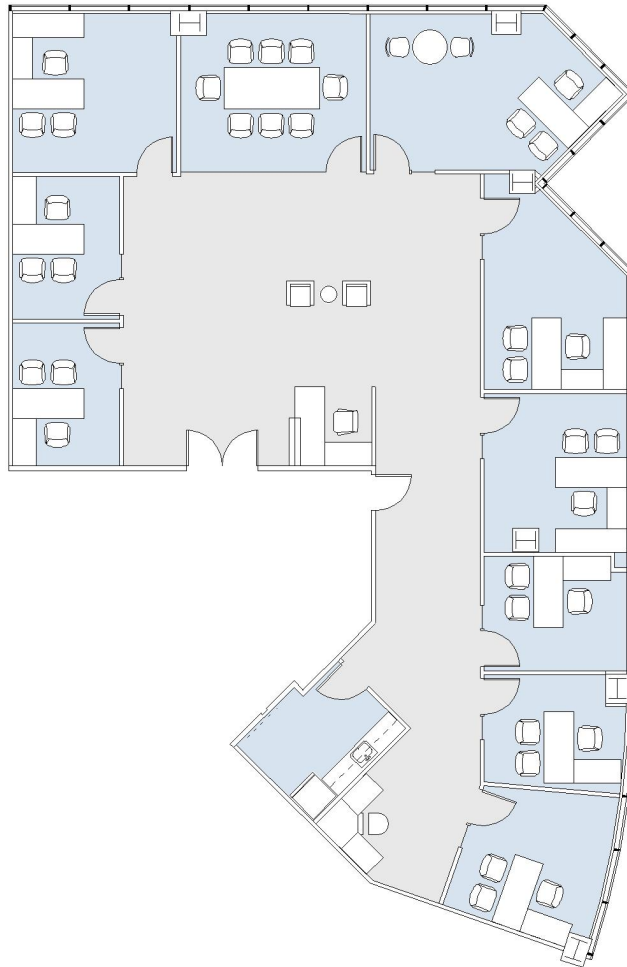

11400

EXECUTIVE TOWER

SUITE 780 | 3,685 RSF

SAWTELLE/WEST LA

W OLYMPIC

SUITE CONFIGURATION

OFFICES:	9
CONFERENCE ROOM:	1
RECEPTION:	1
KITCHEN:	1

NOT TO SCALE
FURNITURE NOT INCLUDED