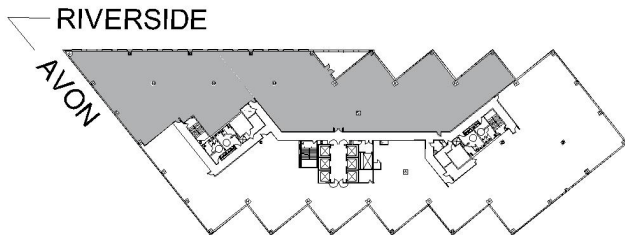

3400

STUDIO PLAZA

SUITE 600 | 17,660 RSF

BURBANK

RIVERSIDE DR

SUITE CONFIGURATION

OFFICES:	23
CONFERENCE ROOM:	2
RECEPTION:	1
STORAGE ROOM:	1

NOT TO SCALE
FURNITURE NOT INCLUDED