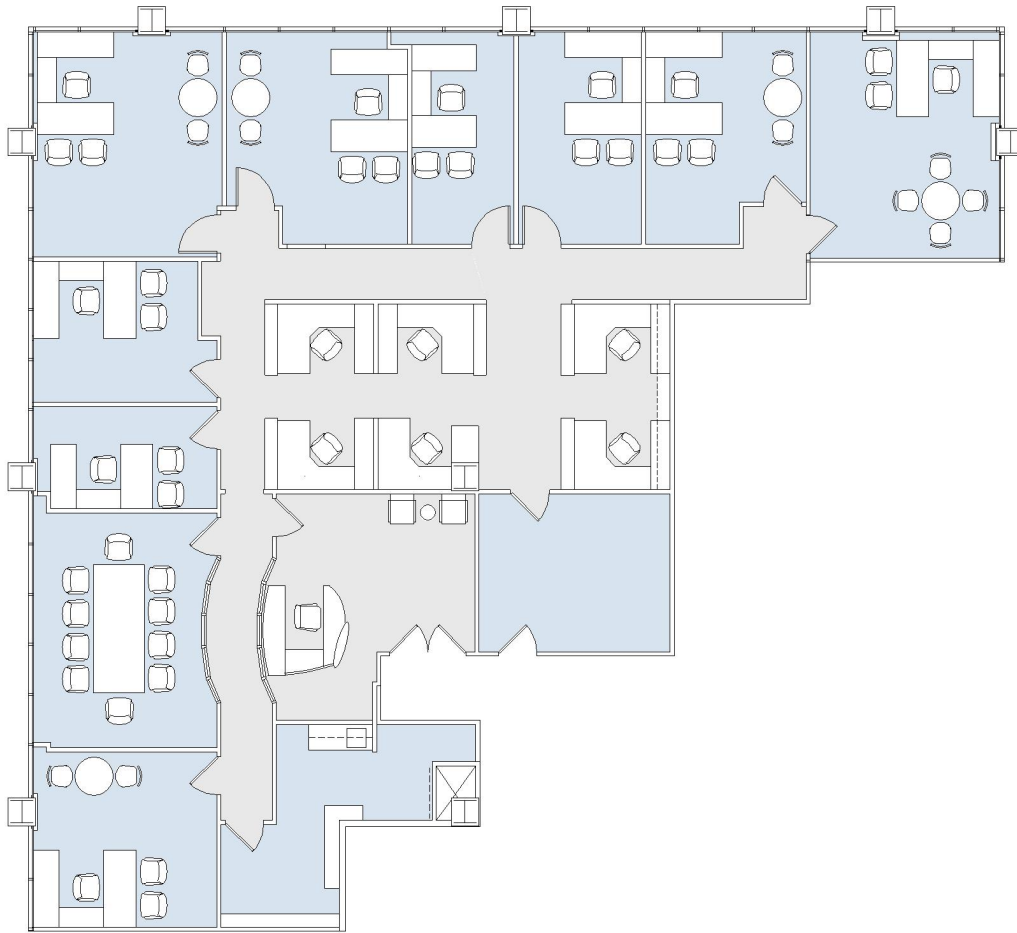

8383

SUITE 970 | 4,368 RSF

BEVERLY HILLS

WILSHIRE

SUITE CONFIGURATION

OFFICES:	9
CONFERENCE ROOM:	1
RECEPTION:	1
KITCHEN:	1
FILE ROOM:	1

NOT TO SCALE

FURNITURE NOT INCLUDED