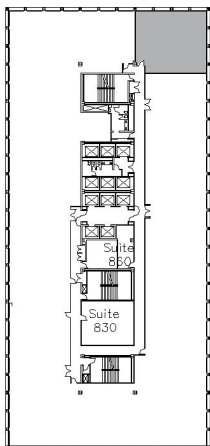

1901

SUITE 840 | 1,637 RSF

CENTURY CITY

AVENUE OF THE STARS

SANTA MONICA

AVENUE OF THE STARS

SUITE CONFIGURATION

OFFICES:	3
CONFERENCE ROOM:	1
RECEPTION:	1
IT ROOM:	1

NOT TO SCALE
FURNITURE NOT INCLUDED

For more information, please contact:

310.255.7777
leasing@douglasemmett.com

**Douglas
Emmett**