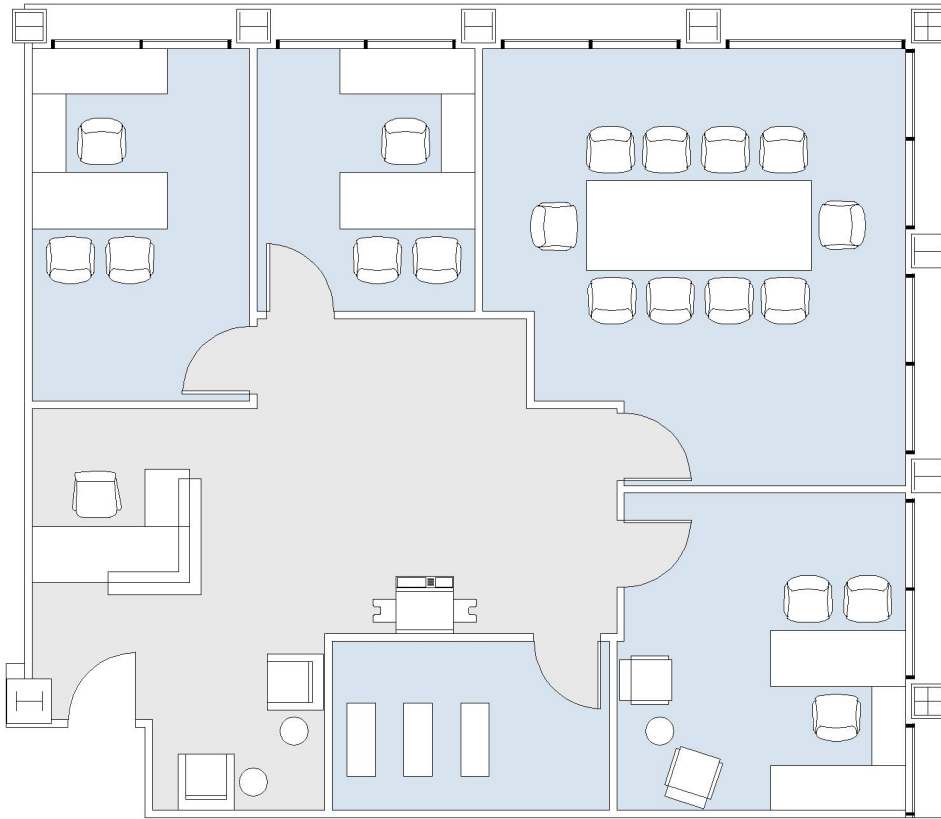

1901

SUITE 840 | 1,637 RSF

CENTURY CITY

AVENUE OF THE STARS

SANTA MONICA

AVENUE OF THE STARS

SUITE CONFIGURATION

OFFICES:	3
CONFERENCE ROOM:	1
RECEPTION:	1
IT ROOM:	1

NOT TO SCALE
FURNITURE NOT INCLUDED

For more information, please contact:

310.255.7777
leasing@douglasemmett.com

**Douglas
Emmett**