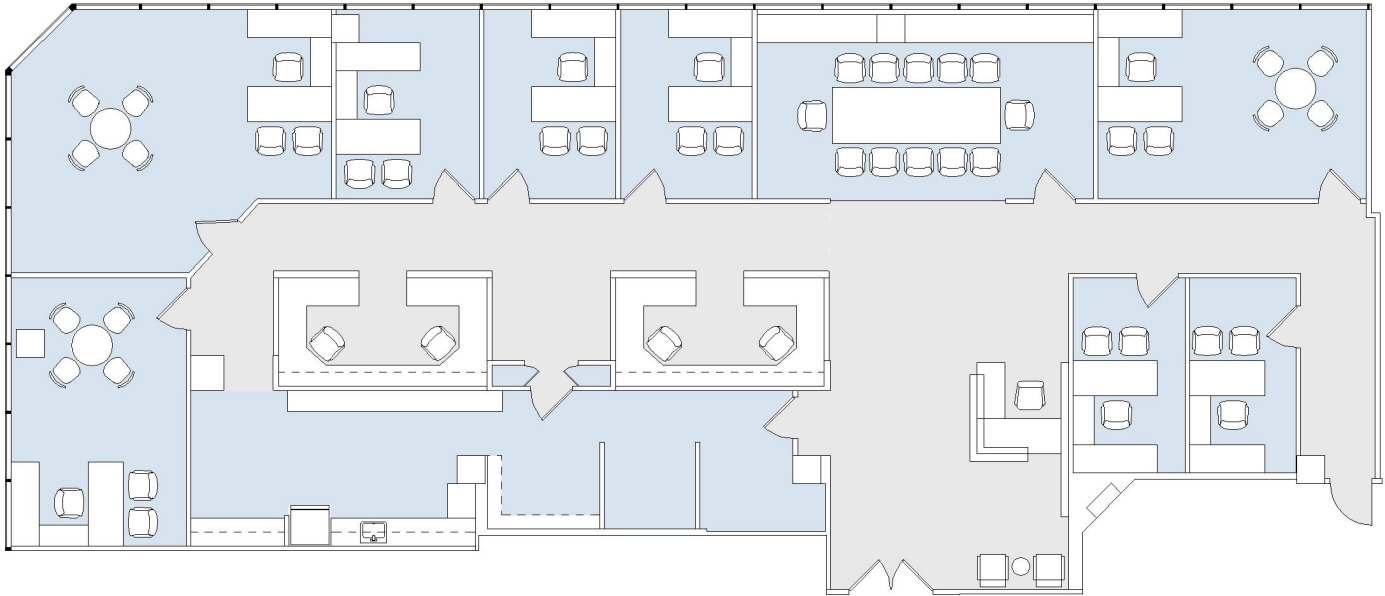

1801

CENTURY PARK PLAZA

SUITE 1100 | 4,547 RSF

CENTURY CITY

CENTURY PARK EAST

SUITE CONFIGURATION

OFFICES:	8
CONFERENCE ROOM:	1
RECEPTION:	1
KITCHEN:	1

NOT TO SCALE
FURNITURE NOT INCLUDED