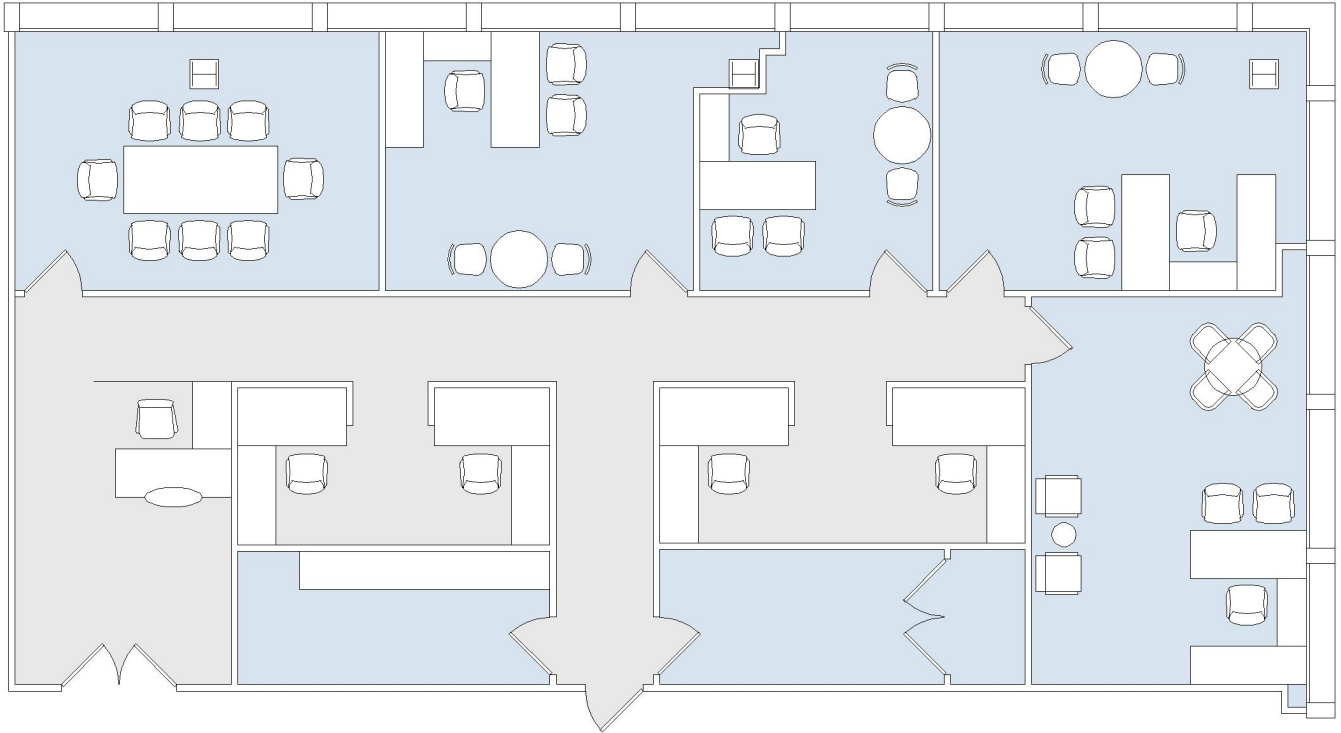

9401

WILSHIRE

SUITE 640 | 3,025 RSF

BEVERLY HILLS

SUITE CONFIGURATION

| | |
|------------------|---|
| OFFICES: | 4 |
| CONFERENCE ROOM: | 1 |
| RECEPTION: | 1 |
| STORAGE: | 1 |
| IT / FILE ROOM: | 1 |

NOT TO SCALE
FURNITURE NOT INCLUDED