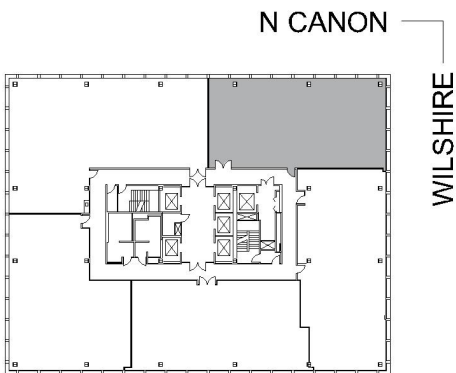

9401

WILSHIRE

SUITE 640 | 3,025 RSF

BEVERLY HILLS

SUITE CONFIGURATION

| | |
|------------------|---|
| OFFICES: | 4 |
| CONFERENCE ROOM: | 1 |
| RECEPTION: | 1 |
| STORAGE: | 1 |
| IT / FILE ROOM: | 1 |

NOT TO SCALE
FURNITURE NOT INCLUDED