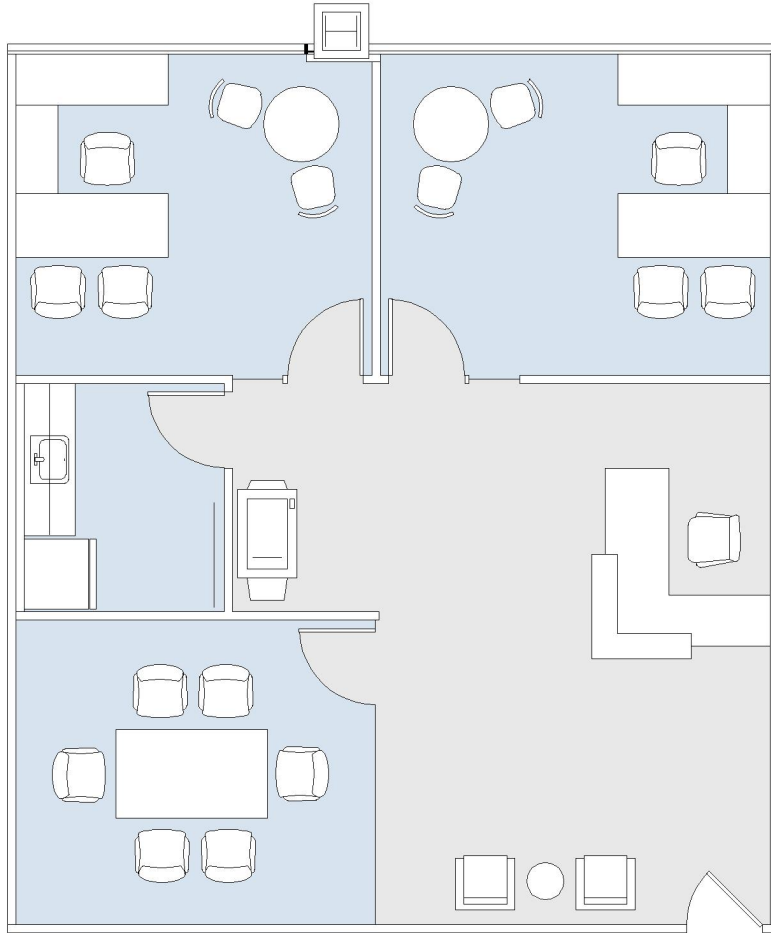

# WILSHIRE

SUITE 805 | 1,369 RSF

BEVERLY HILLS