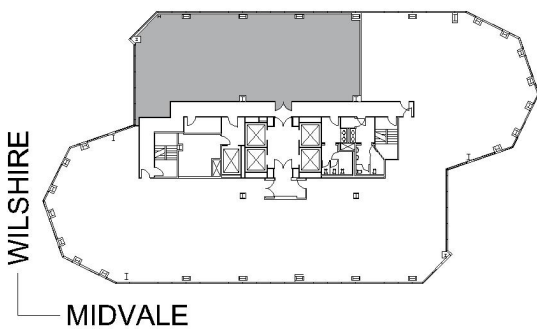

# 10940 WILSHIRE

THE TOWER

SUITE 1525 | 3,193 RSF

WESTWOOD

#### SUITE CONFIGURATION

OFFICES:	2
CONFERENCE ROOM:	1
RECEPTION:	1
KITCHEN:	1
IT ROOM:	1
PHONE ROOM:	1

NOT TO SCALE  
FURNITURE NOT INCLUDED

For more information, please contact:

310.255.7777  
leasing@douglasemmett.com