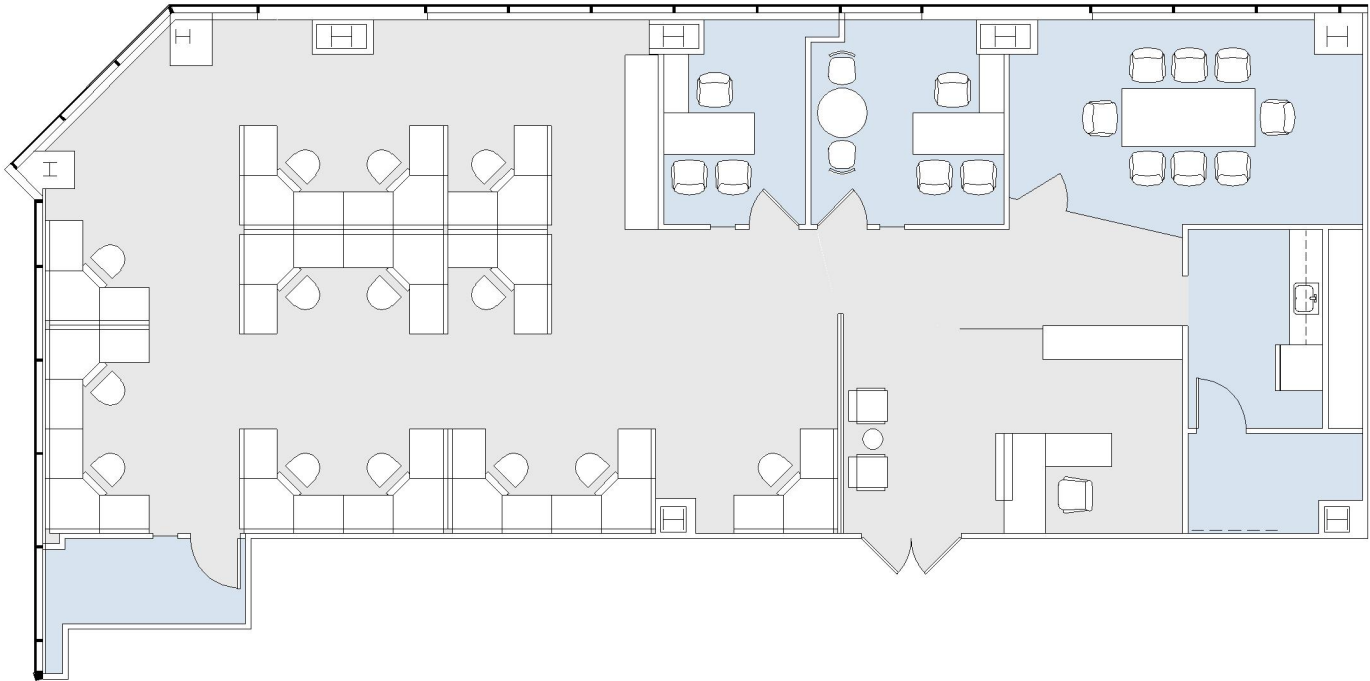

# 10940 WILSHIRE

THE TOWER

SUITE 1525 | 3,193 RSF

WESTWOOD

#### SUITE CONFIGURATION

OFFICES:	2
CONFERENCE ROOM:	1
RECEPTION:	1
KITCHEN:	1
IT ROOM:	1
PHONE ROOM:	1

NOT TO SCALE  
FURNITURE NOT INCLUDED

For more information, please contact:

310.255.7777  
leasing@douglasemmett.com