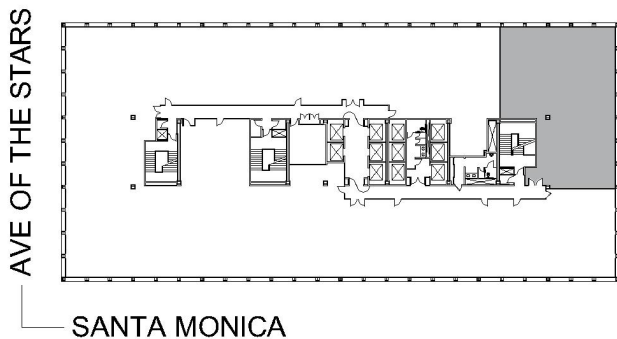

1901

SUITE 935 | 3,834 RSF

CENTURY CITY

AVENUE OF THE STARS

SUITE CONFIGURATION

OFFICES:	9
CONFERENCE ROOM:	1
RECEPTION:	1
KITCHEN:	1

NOT TO SCALE
FURNITURE NOT INCLUDED

For more information, please contact: