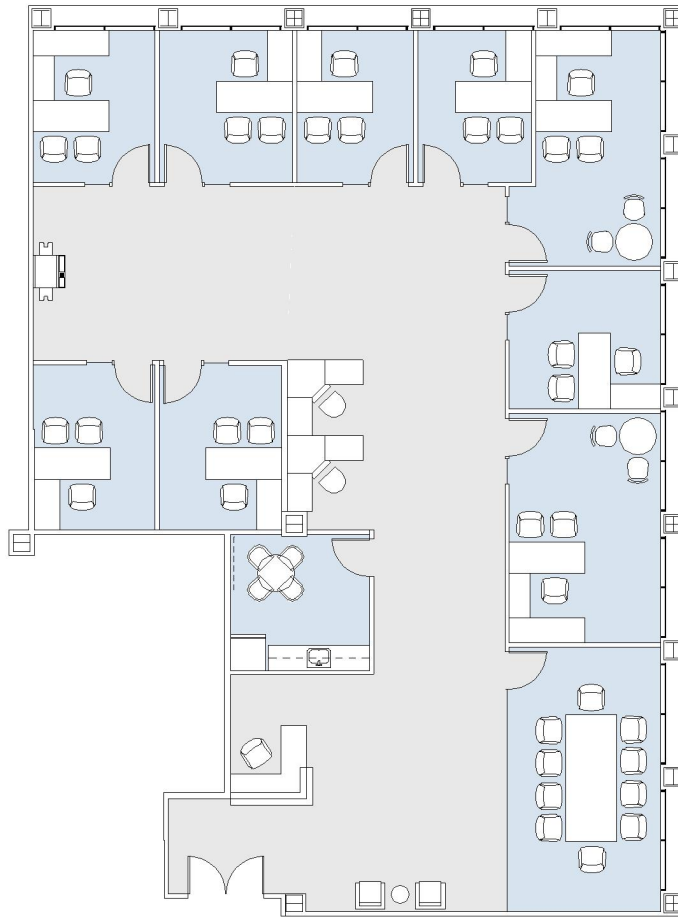

1901

SUITE 935 | 3,834 RSF

CENTURY CITY

AVENUE OF THE STARS

SUITE CONFIGURATION

OFFICES:	9
CONFERENCE ROOM:	1
RECEPTION:	1
KITCHEN:	1

NOT TO SCALE
FURNITURE NOT INCLUDED

For more information, please contact: