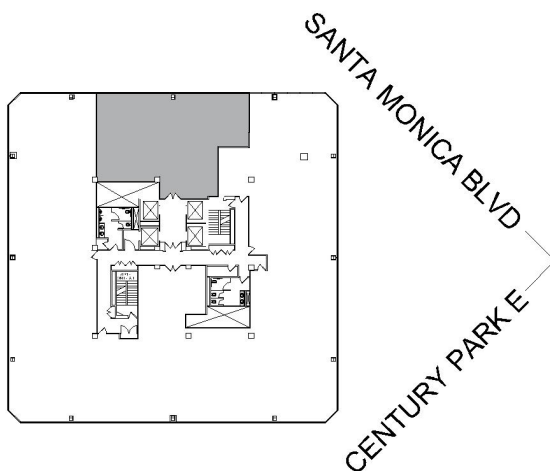

1801

CENTURY PARK PLAZA

SUITE 1840 | 2,357 RSF

CENTURY CITY

CENTURY PARK EAST

SUITE CONFIGURATION

OFFICES:	4
CONFERENCE ROOM:	1
RECEPTION:	1
KITCHEN:	1

NOT TO SCALE
FURNITURE NOT INCLUDED