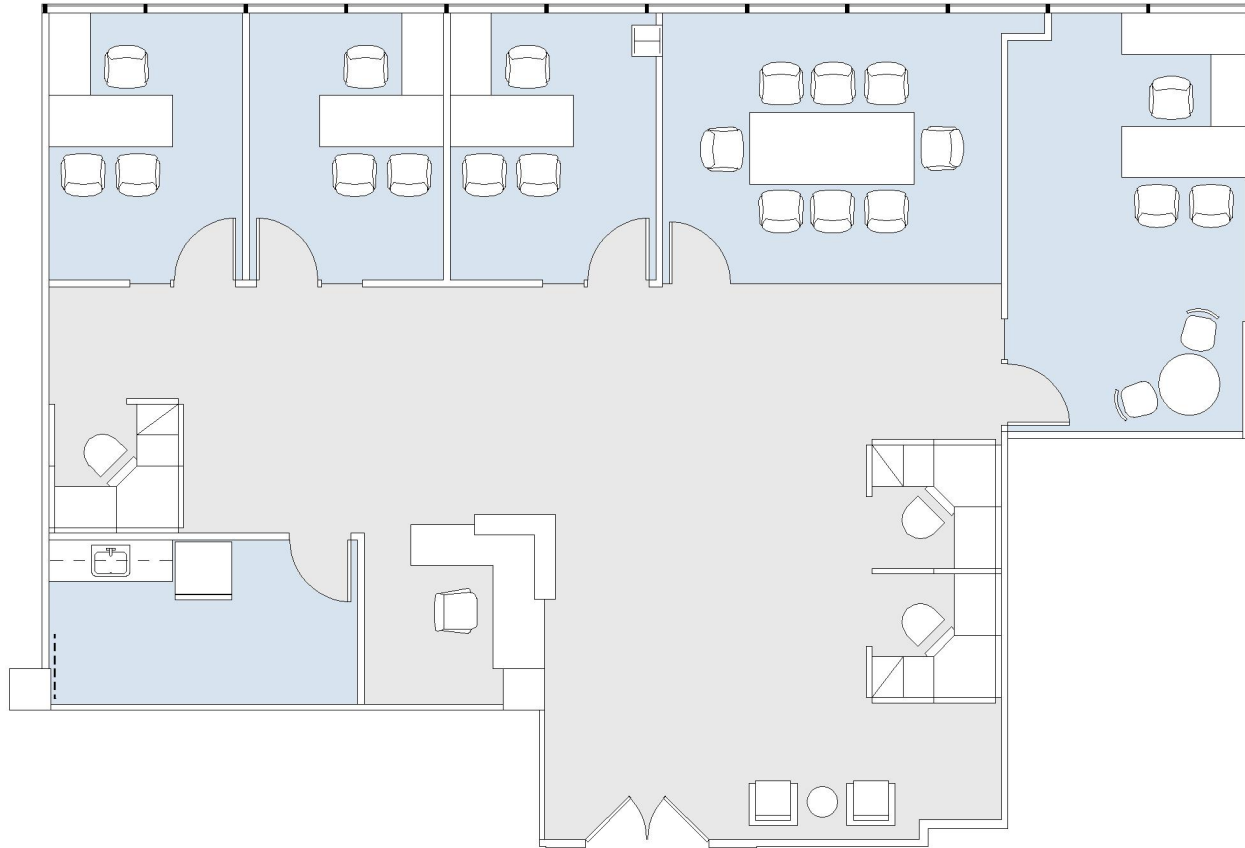

1801

CENTURY PARK PLAZA

SUITE 1840 | 2,357 RSF

CENTURY CITY

CENTURY PARK EAST

SUITE CONFIGURATION

OFFICES:	4
CONFERENCE ROOM:	1
RECEPTION:	1
KITCHEN:	1

NOT TO SCALE
FURNITURE NOT INCLUDED