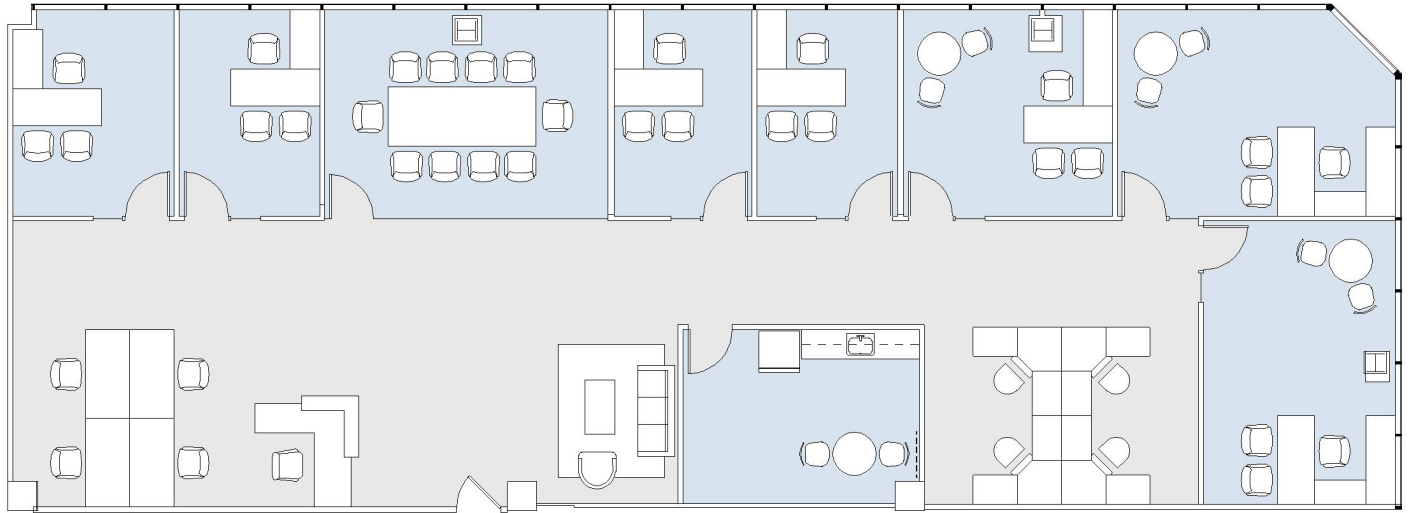

1801

CENTURY PARK PLAZA

SUITE 1830 | 3,889 RSF

CENTURY CITY

## SUITE CONFIGURATION

OFFICES:	7
CONFERENCE ROOM:	1
RECEPTION:	1
KITCHEN:	1

NOT TO SCALE

FURNITURE NOT INCLUDED

For more information, please contact:

310.255.7777  
leasing@douglasemmett.com

**Douglas  
Emmett**