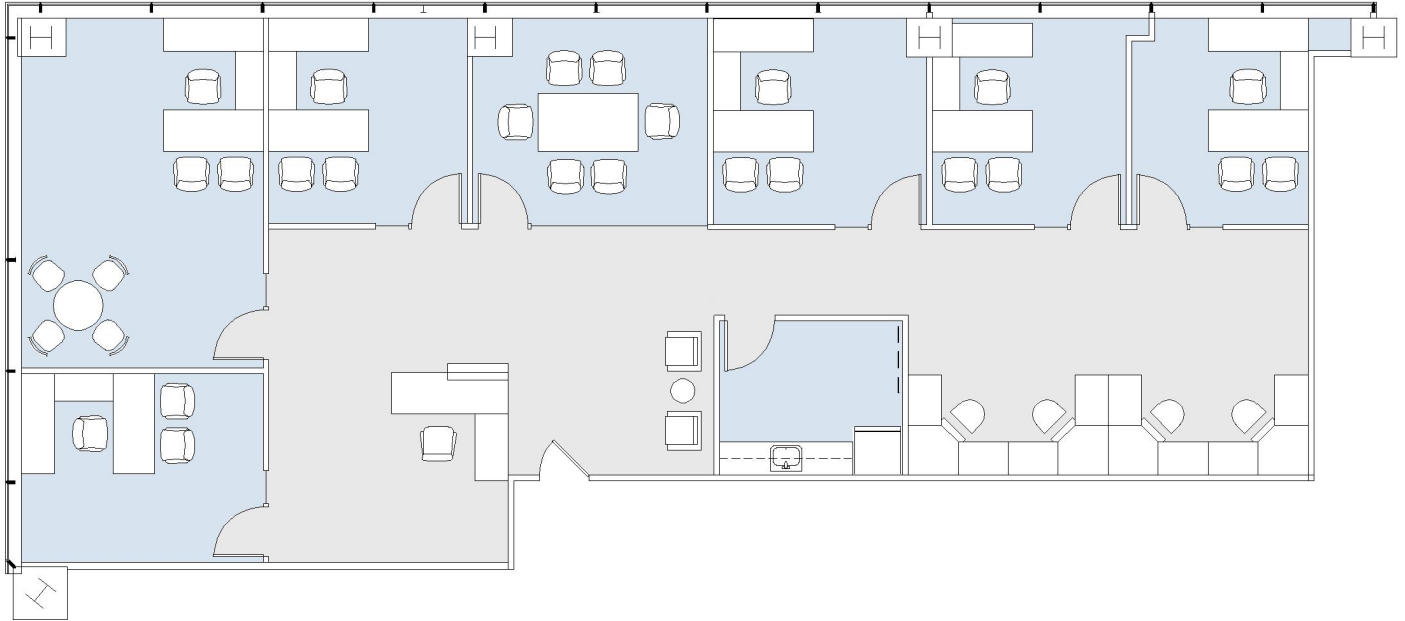

3400

STUDIO PLAZA

SUITE 640 | 2,848 RSF

BURBANK

RIVERSIDE DR

SUITE CONFIGURATION

OFFICES:	6
CONFERENCE ROOM:	1
RECEPTION:	1
KITCHEN:	1

NOT TO SCALE