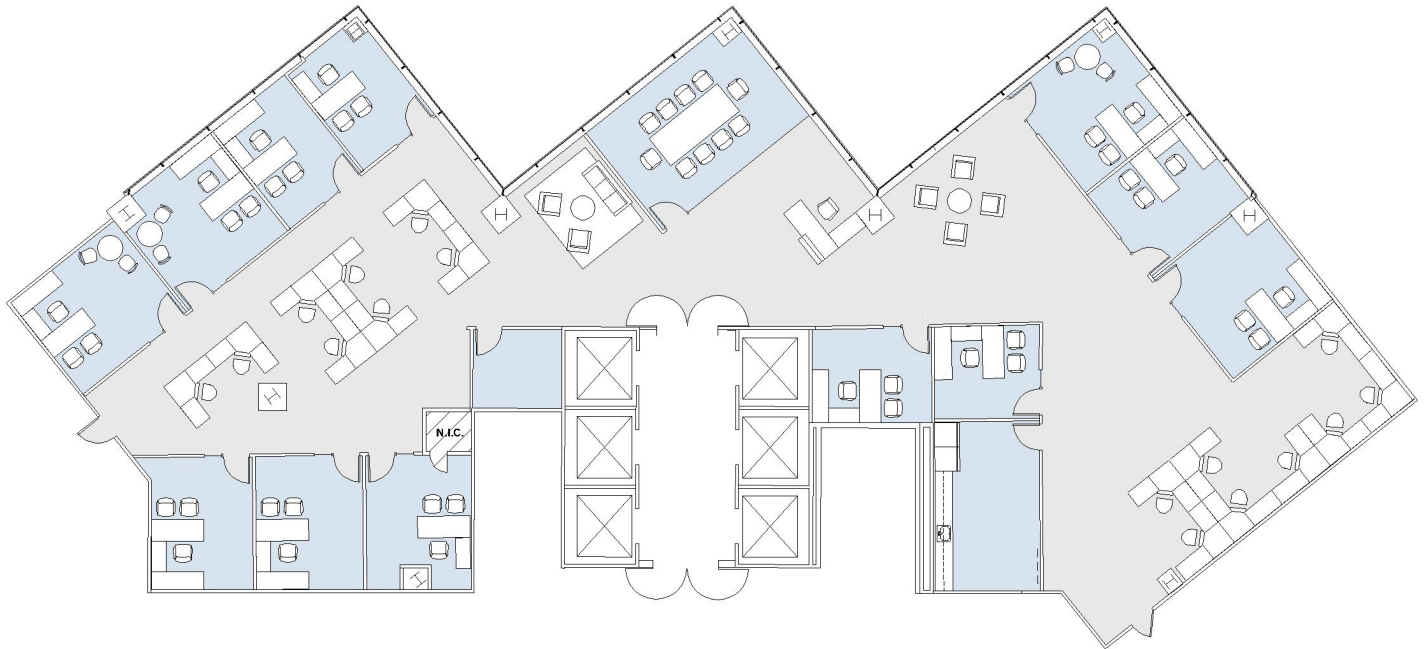

3400

STUDIO PLAZA

SUITE 630 | 7,638 RSF

BURBANK

RIVERSIDE DR

SUITE CONFIGURATION

OFFICES:	12
CONFERENCE ROOM:	1
RECEPTION:	1
KITCHEN:	1
STORAGE ROOM:	1

NOT TO SCALE  
FURNITURE NOT INCLUDED