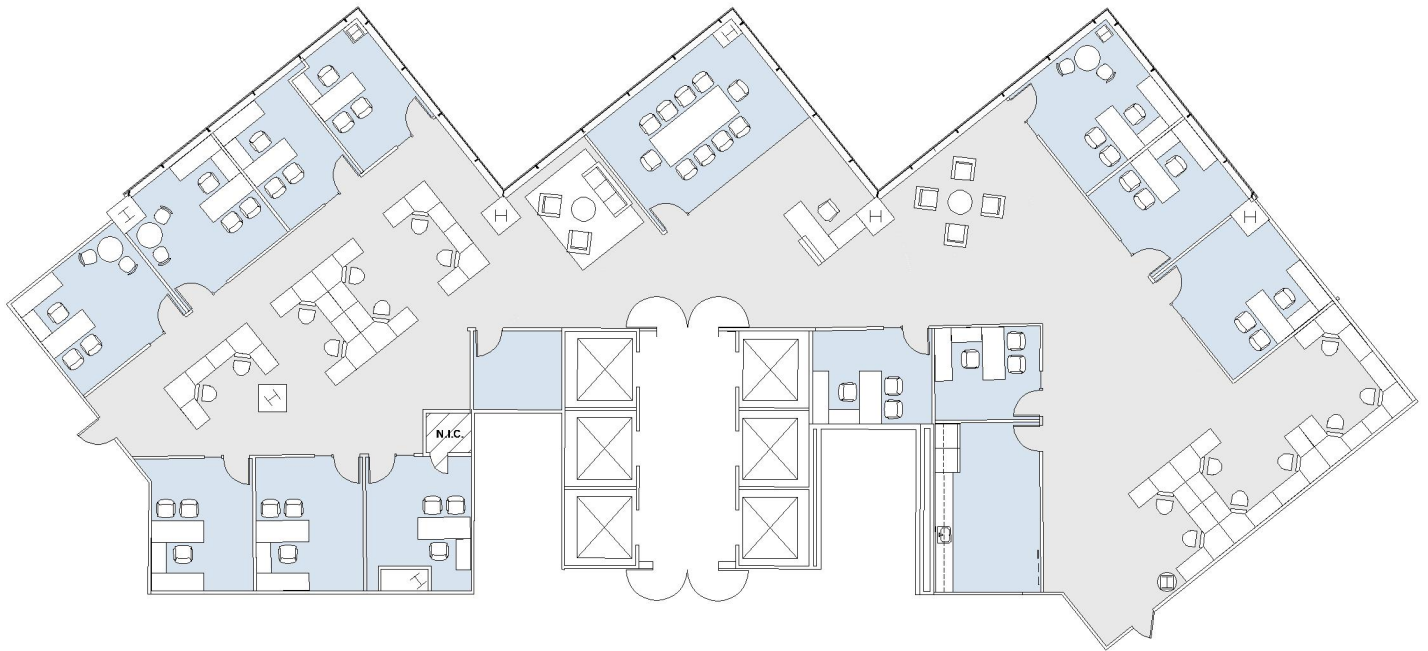

3400

STUDIO PLAZA

SUITE 630 | 7,638 RSF

BURBANK

RIVERSIDE DR

SUITE CONFIGURATION

OFFICES:	12
CONFERENCE ROOM:	1
RECEPTION:	1
KITCHEN:	1
STORAGE ROOM:	1

NOT TO SCALE  
FURNITURE NOT INCLUDED