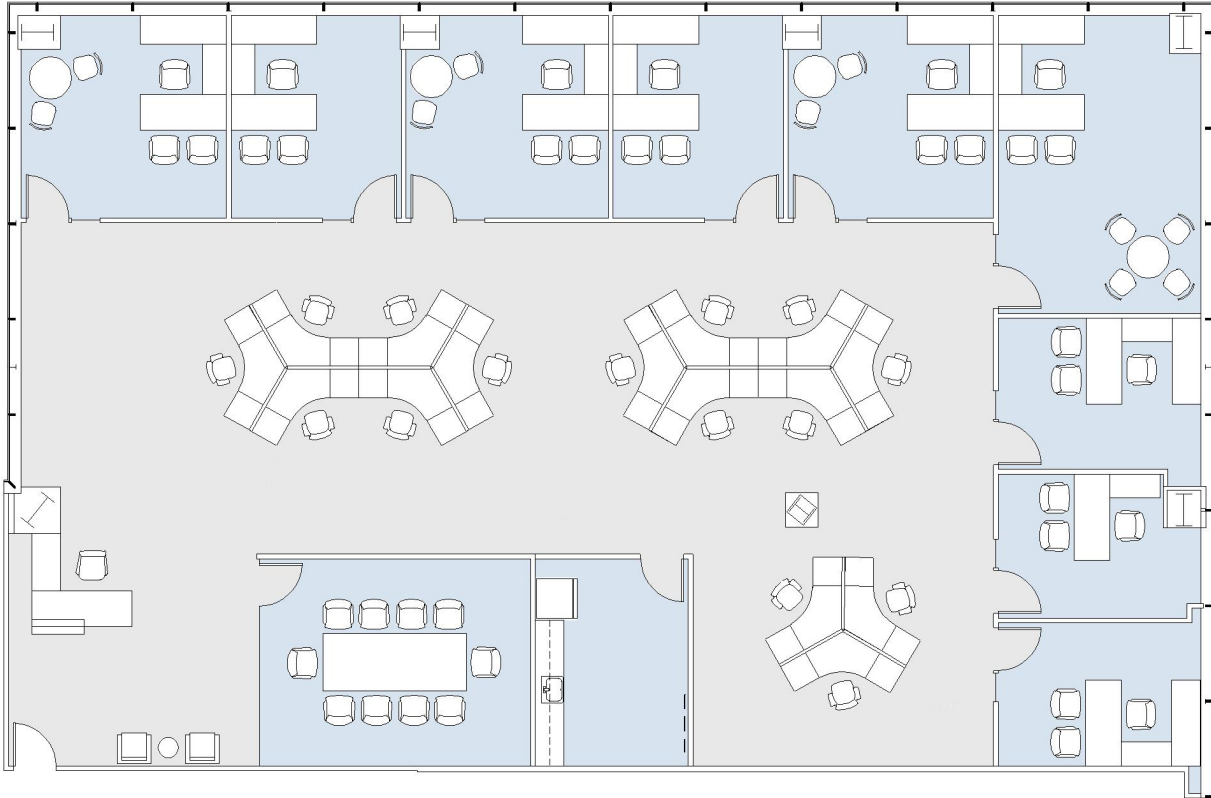

3400

STUDIO PLAZA

SUITE 610 | 5,385 RSF

BURBANK

RIVERSIDE DR

SUITE CONFIGURATION

OFFICES:	9
CONFERENCE ROOM:	1
RECEPTION:	1
KITCHEN:	1

NOT TO SCALE
FURNITURE NOT INCLUDED