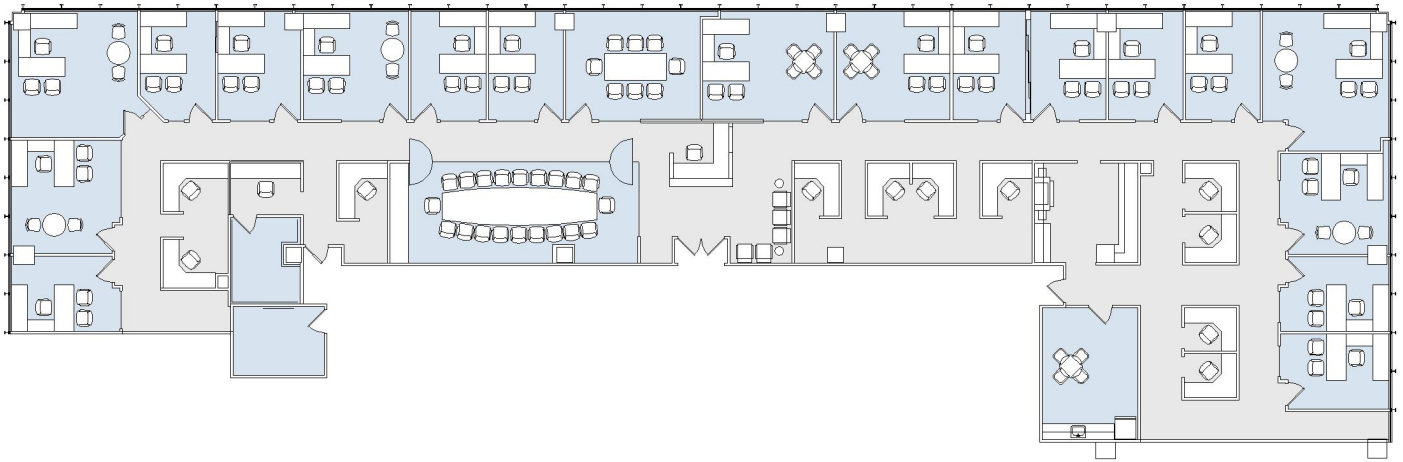

9665

WILSHIRE

SUITE 1040 | 8,557 RSF

BEVERLY HILLS

SUITE CONFIGURATION

OFFICES:	18
CONFERENCE ROOMS:	2
RECEPTION:	1
KITCHEN:	1
IT ROOM:	1
FILE ROOM:	1

NOT TO SCALE
FURNITURE NOT INCLUDED

For more information, please contact: