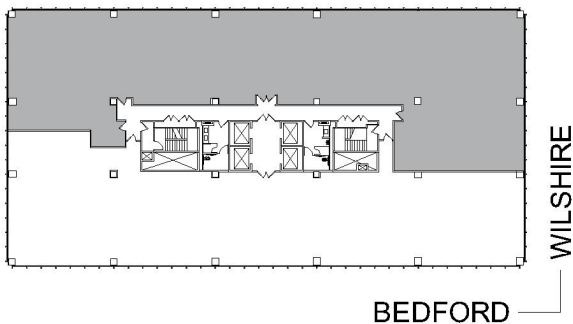

9665

WILSHIRE

SUITE 1040 | 8,557 RSF

BEVERLY HILLS

SUITE CONFIGURATION

OFFICES:	18
CONFERENCE ROOMS:	2
RECEPTION:	1
KITCHEN:	1
IT ROOM:	1
FILE ROOM:	1

NOT TO SCALE
FURNITURE NOT INCLUDED

For more information, please contact: