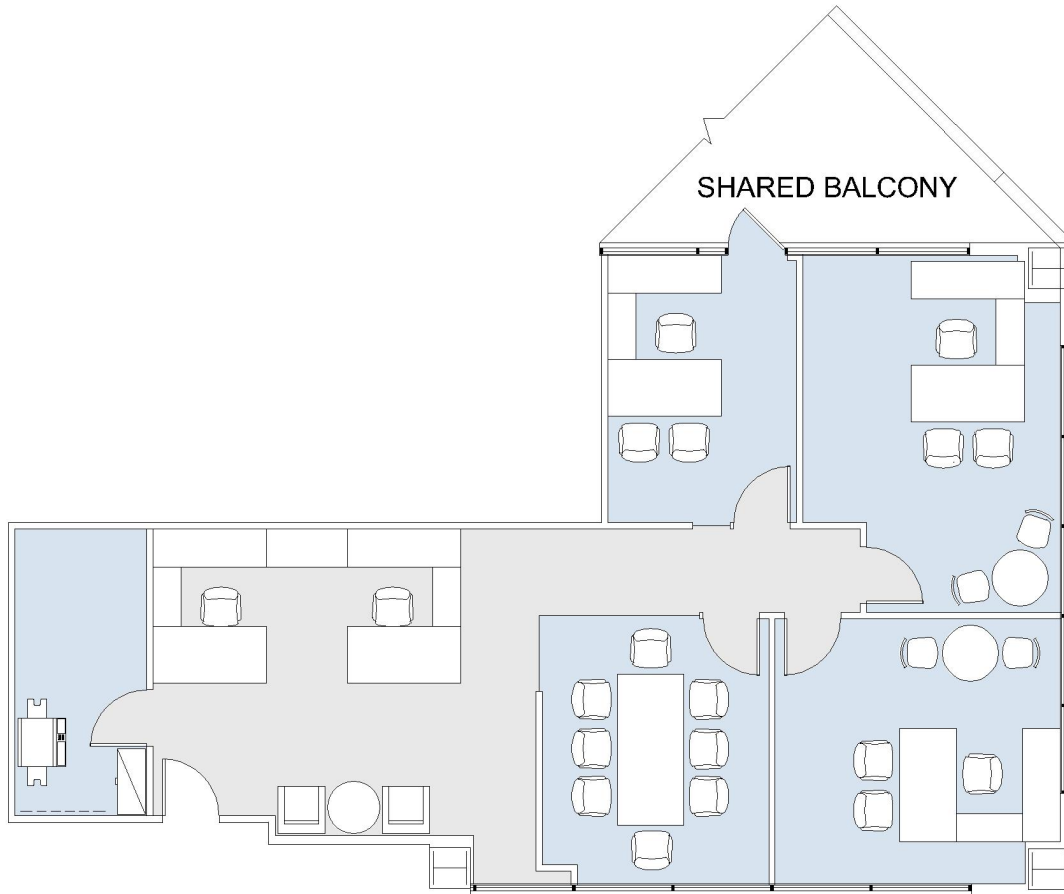

11812

CORAL PLAZA

SUITE 510 | 1,628 RSF

BRENTWOOD-SAN VICENTE

SAN VICENTE

SUITE CONFIGURATION

OFFICES:	3
CONFERENCE ROOM:	1
RECEPTION:	1
IT / STORAGE ROOM:	1

NOT TO SCALE
FURNITURE NOT INCLUDED