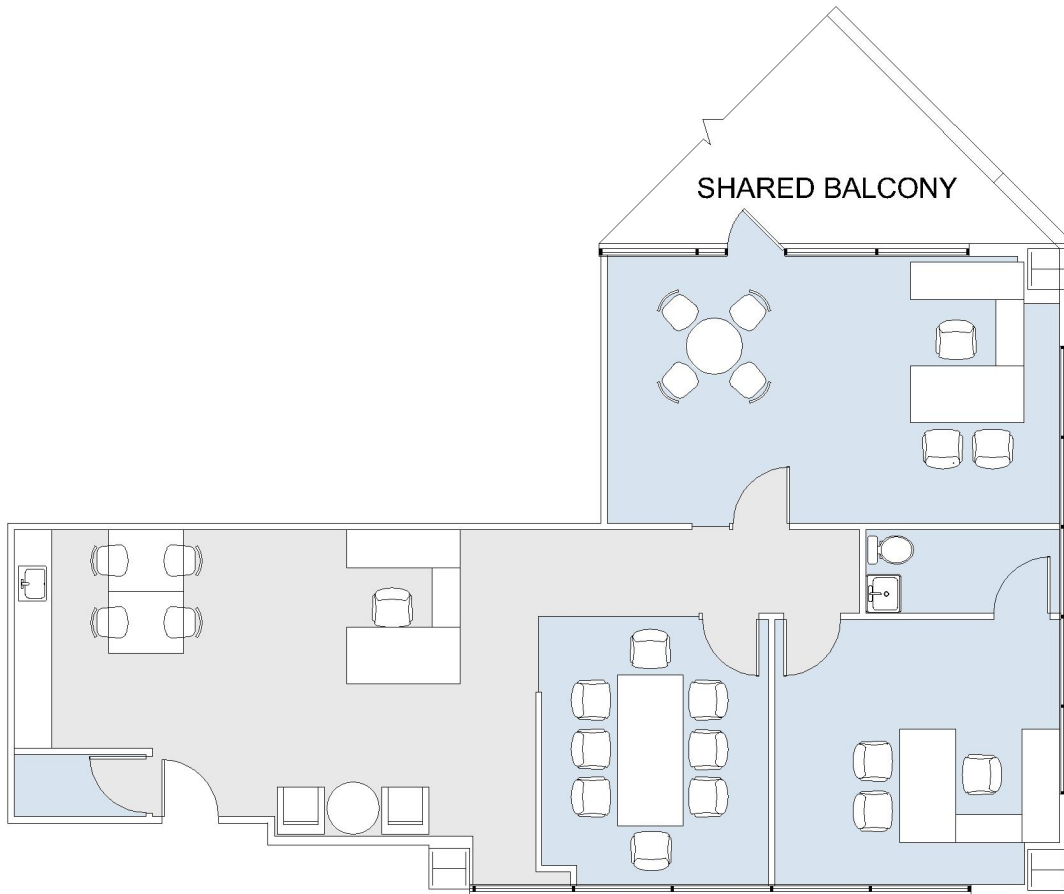

11812

CORAL PLAZA

SUITE 510 | 1,628 RSF

BRENTWOOD-SAN VICENTE

SAN VICENTE

SUITE CONFIGURATION

OFFICES:	2
CONFERENCE ROOM:	1
RECEPTION:	1
KITCHEN:	1
STORAGE ROOM:	1
PRIVATE RESTROOM:	1

NOT TO SCALE
FURNITURE NOT INCLUDED