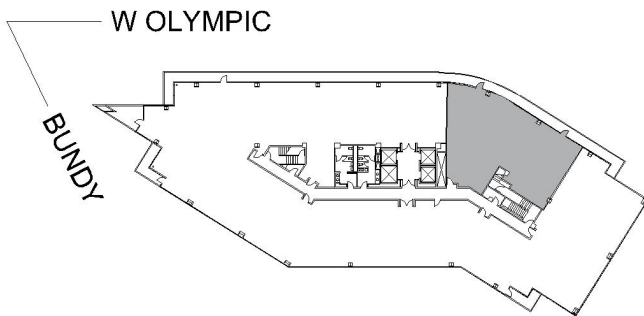

# OLYMPIC

BUNDY/OLYMPIC

SUITE 820 | 3,158 RSF

SAWTELLE/WEST LA

### SUITE CONFIGURATION

OFFICES:	7
CONFERENCE ROOM:	1
RECEPTION:	1
KITCHEN:	1
STORAGE ROOM:	1

NOT TO SCALE  
FURNITURE NOT INCLUDED

For more information, please contact:

310.255.7777  
leasing@douglasemmett.com